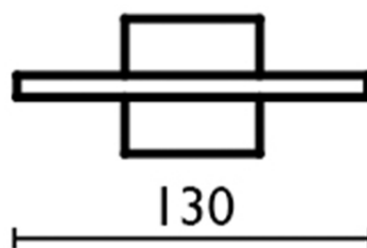

Wall mounted soap-dish BATHROOM ACCESSORIES_SQ090602

SQ090602

<https://en.huberitalia.com/wall-mounted-soap-dish-bathroom-accessories-sq090602>

2024-10-29