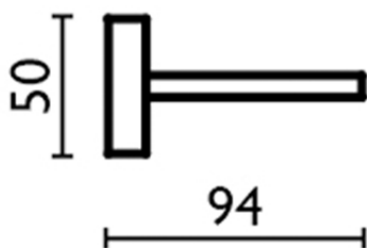

Wall mounted soap-dish BATHROOM ACCESSORIES_SQ090602

SQ090602

<https://en.huberitalia.com/wall-mounted-soap-dish-bathroom-accessories-sq090602>

2024-10-29