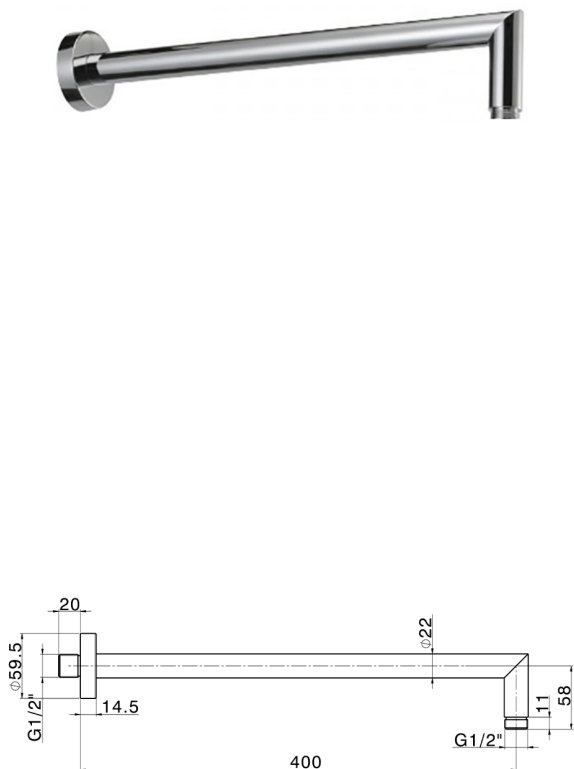

Shower arm SHOWER_SS013370

MODEL **SS013370**

Shower arm, 400 mm length D.20,5 mm, Brass

AVAILABLE FINISHINGS

- **21** 21 Chrome
- **2B** 2B Polished Nickel
- **2P** 2P Rose Gold
- **40** 40 Matt Black
- **4Q** 4Q Matt White
- **2W** 2W Brushed Gold

CHARACTERISTICS

2024-11-15