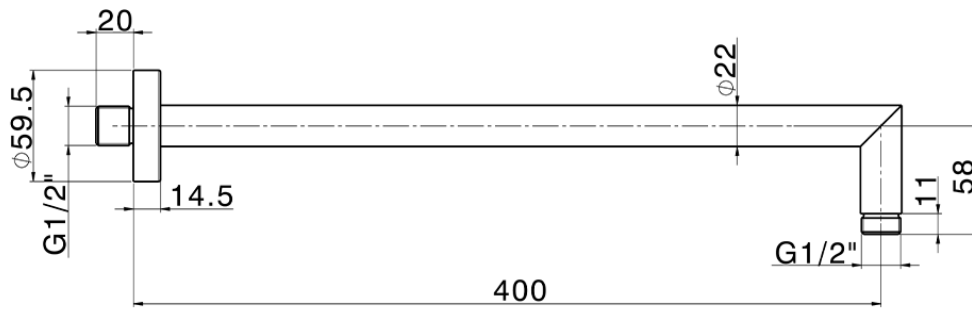

Shower arm SHOWER_SS013370

SS013370

<https://en.huberitalia.com/shower-arm-shower-ss013370>

2024-11-15