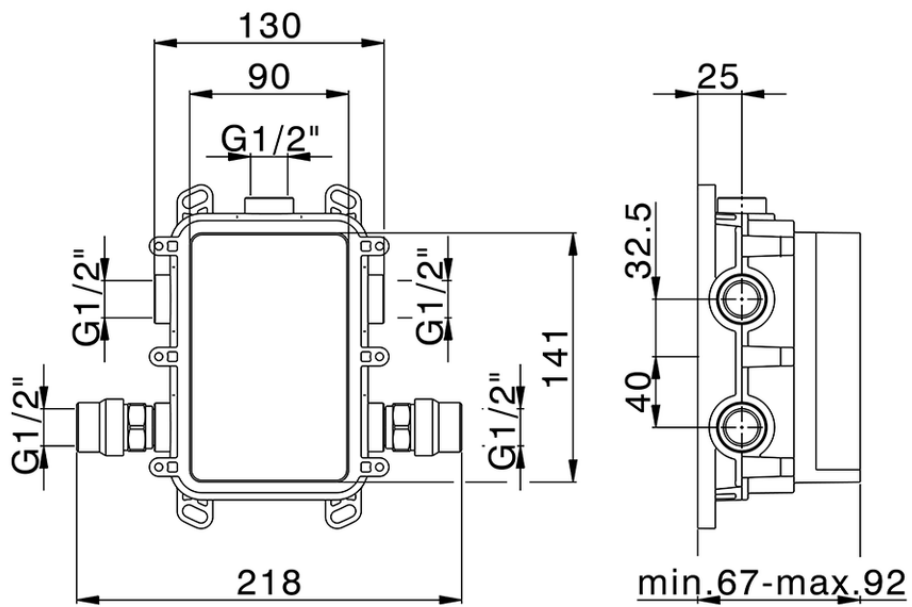

## Exposed part for Single Lever One Box Valve NORMA\_NM0BM010

NM0BM010

<https://en.huberitalia.com/exposed-part-for-single-lever-one-box-valve-norma-nm0bm010>

ZB00B031

<https://en.huberitalia.com/one-box-universal-concealed-part-one-box-zb00b031>