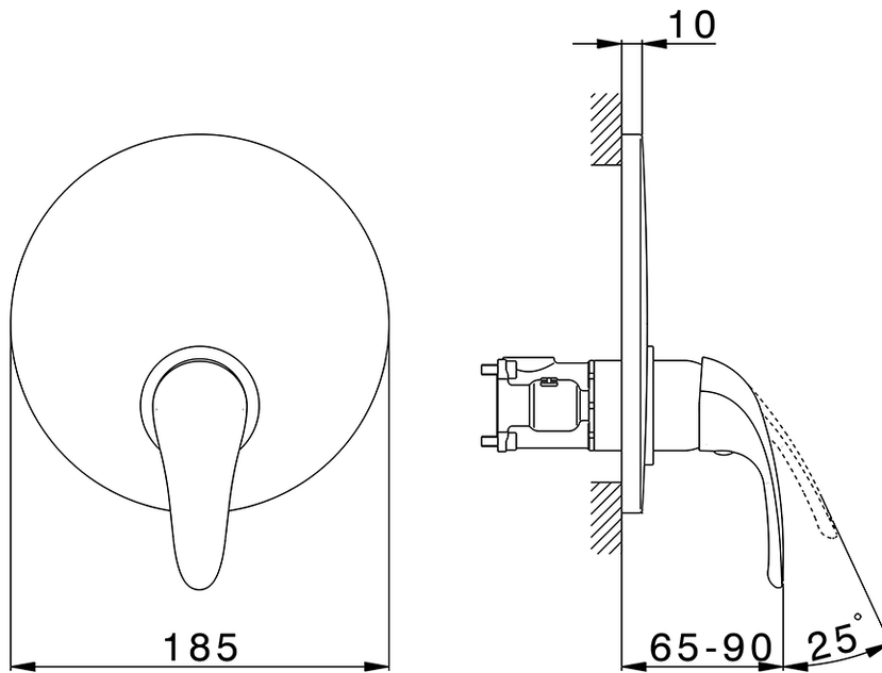

## Exposed part for Single Lever One Box Valve NORMA\_NM0BM010

NM0BM010

<https://en.huberitalia.com/exposed-part-for-single-lever-one-box-valve-norma-nm0bm010>

ZB00B031

<https://en.huberitalia.com/one-box-universal-concealed-part-one-box-zb00b031>