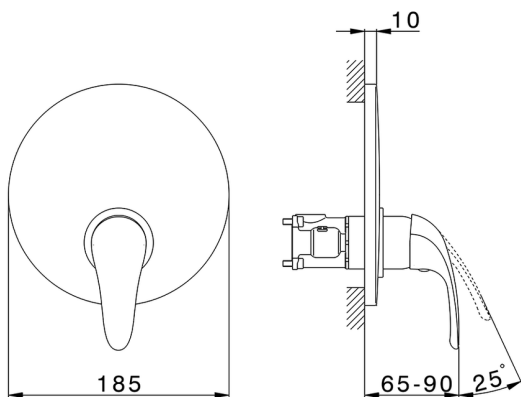

Exposed part for Single Lever One Box Valve NORMA_NM0BM010

MODEL **NM0BM010**

Exposed part for Single Lever One Box Valve, 1 Outlet, Minimum depth of installation: 67 mm, without concealed part, for items ZB00B030-ZB00B031

AVAILABLE FINISHINGS

CHARACTERISTICS

Cartridge Spare Parts **ZZ97179000**

35 mm Cartridge

Installation **Concealed**

Required concealed parts **ZB00B031**

ZB00B030

Exposed part for Single Lever One Box Valve NORMA_NM0BM010

NM0BM010

<https://en.huberitalia.com/exposed-part-for-single-lever-one-box-valve-norma-nm0bm010>

One Box Universal Concealed Part ONE BOX_ZB00B031

MODEL **ZB00B031**

One Box Universal Concealed Part, for 1 or 2 or 3 outlet thermostatic or single lever, without trim kit, with noise reducers, with sealing gasket