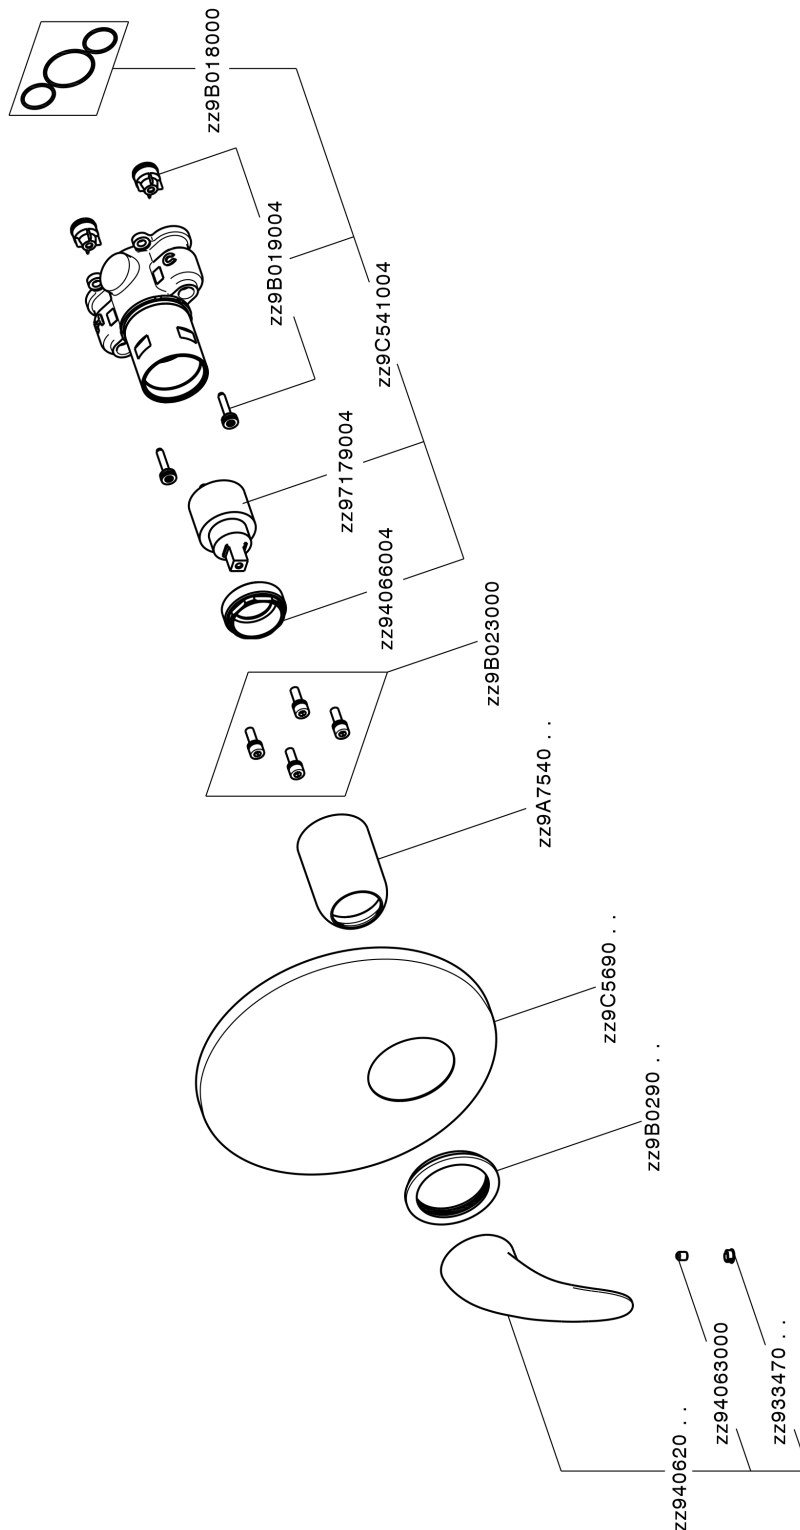

Exposed part for Single Lever One Box Valve NORMA_NM0BM010

MODEL **NM0BM010**

Exposed part for Single Lever One Box Valve, 1 Outlet, Minimum depth of installation: 67 mm, without concealed part, for items ZB00B030-ZB00B031

AVAILABLE FINISHINGS

CHARACTERISTICS

Cartridge Spare Parts **ZZ97179000**

35 mm Cartridge

Installation **Concealed**

Required concealed parts **ZB00B031**

ZB00B030

Exposed part for Single Lever One Box Valve NORMA_NM0BM010

NM0BM010

<https://en.huberitalia.com/exposed-part-for-single-lever-one-box-valve-norma-nm0bm010>

One Box Universal Concealed Part ONE BOX_ZB00B031

MODEL **ZB00B031**

One Box Universal Concealed Part, for 1 or 2 or 3 outlet thermostatic or single lever, without trim kit, with noise reducers, with sealing gasket

One Box Universal Concealed Part ONE BOX_ZB00B030

MODEL **ZB00B030**

One Box Universal Concealed Part, for 1 or 2 or 3 outlet thermostatic or single lever, without trim kit, without noise reducers, with sealing gasket