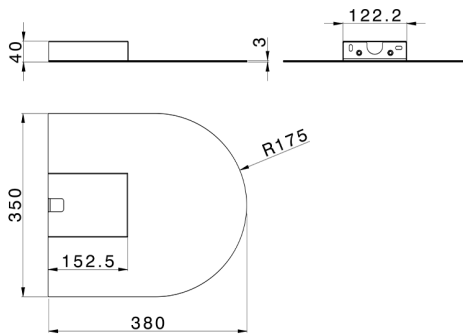

Wall-mounted ultra-thin round waterfall ZEN_ZS129010

MODEL **ZS129010**

Wall-mounted ultra-thin round waterfall, Stainless Steel AISI 304

AVAILABLE FINISHINGS

-  **D1** D1 Brushed Inox
-  **40** 40 Matt Black
-  **4Q** 4Q Matt White
-  **D2** D2 Polished Inox