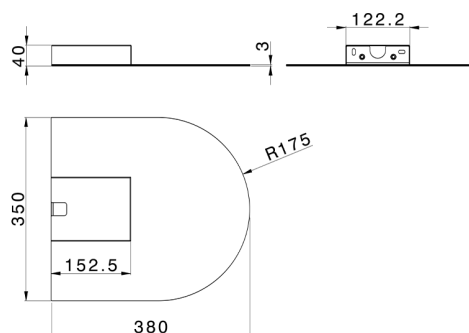

Wall-mounted ultra-thin round waterfall ZEN_ZS129010

MODEL **ZS129010**

Wall-mounted ultra-thin round waterfall, Stainless Steel AISI 304

AVAILABLE FINISHINGS

- **D1** D1 Brushed Inox
- **40** 40 Matt Black
- **4Q** 4Q Matt White
- **D2** D2 Polished Inox

CHARACTERISTICS

2026-04-05