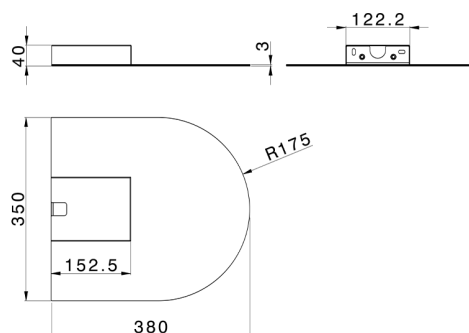

Wall-mounted ultra-thin round waterfall ZEN_ZS129010

MODEL **ZS129010**

Wall-mounted ultra-thin round waterfall, Stainless Steel AISI 304

AVAILABLE FINISHINGS

-  **D1** D1 Brushed Inox
-  **40** 40 Matt Black
-  **4Q** 4Q Matt White
-  **D2** D2 Polished Inox