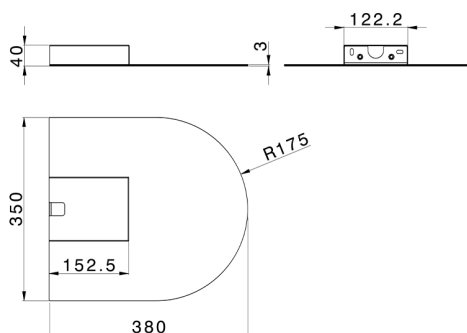

Wall-mounted ultra-thin round waterfall ZEN_ZS129010

MODEL **ZS129010**

Wall-mounted ultra-thin round waterfall, Stainless Steel AISI 304

AVAILABLE FINISHINGS

-  **D1** D1 Brushed Inox
-  **40** 40 Matt Black
-  **4Q** 4Q Matt White
-  **D2** D2 Polished Inox