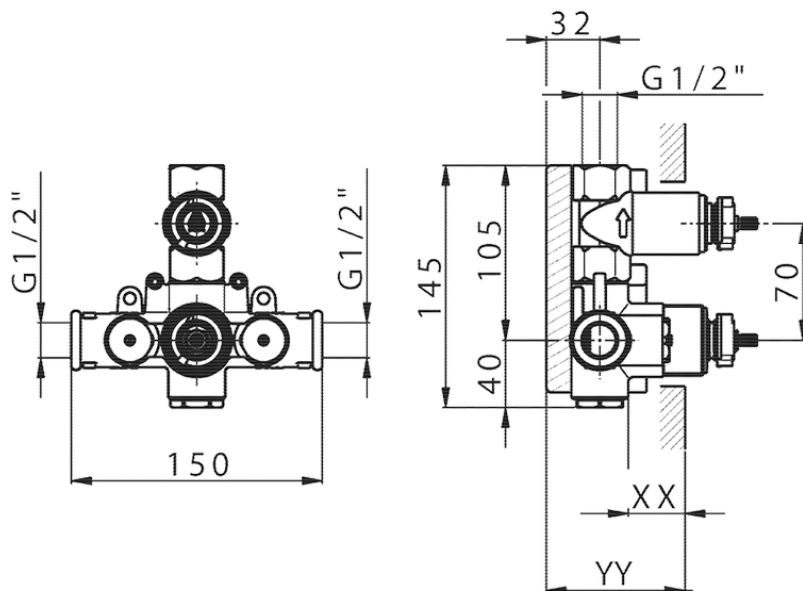

1-outlet Concealed thermostatic shower valve CONCEALED_ZB007301

Piastra/Plate/Plaque/Platte/Placa
 2-3mm: XX 25-40 YY 76-91
 10 mm: XX 16-31 YY 65-80

ZB007301

<https://en.huberitalia.com/1-outlet-concealed-thermostatic-shower-valve-concealed-zb007301>