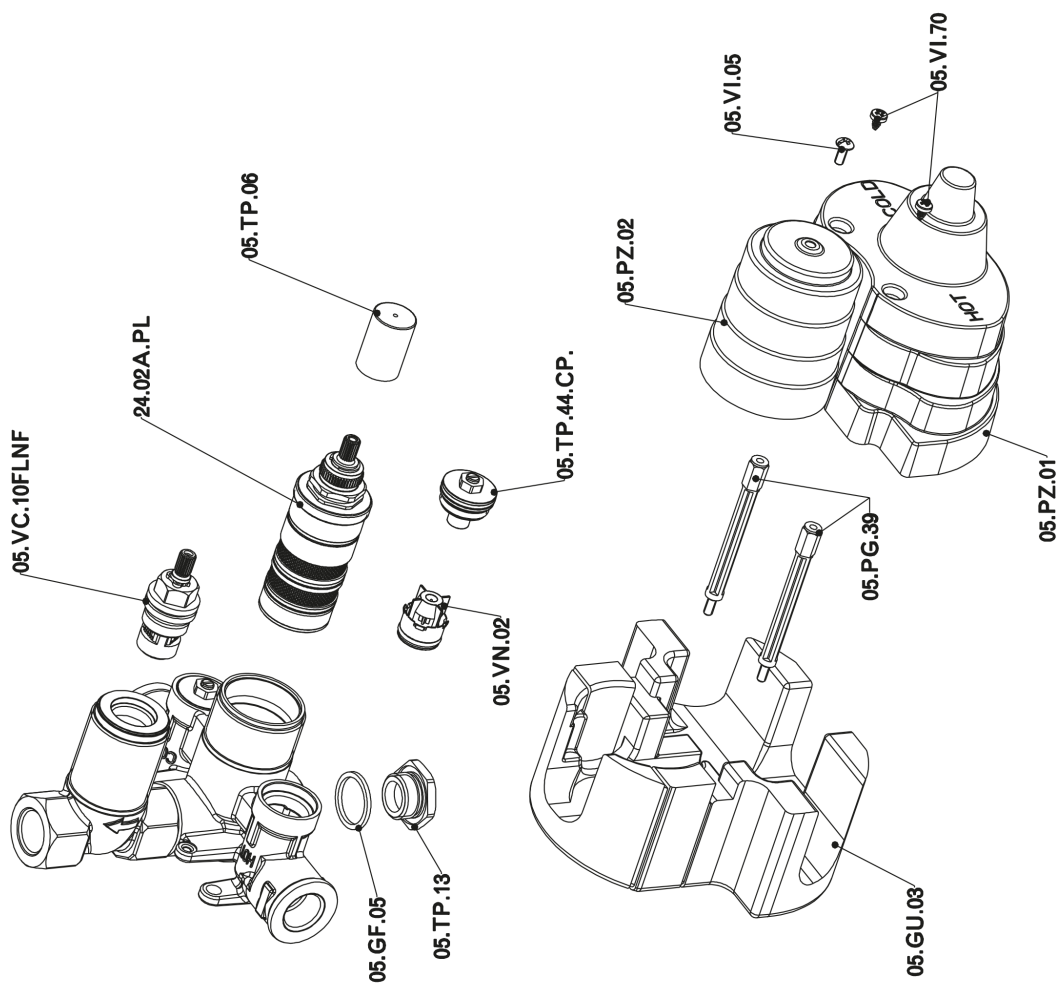

1-outlet Concealed thermostatic shower valve CONCEALED_ZB007301

MODEL **ZB007301**

1-outlet Concealed thermostatic shower valve, with stopvalve, without trim kit

AVAILABLE FINISHINGS

CHARACTERISTICS

Installation	Concealed
Cartridge Spare Parts	24.04A.PP
8x20 Plus P Thermostatic Valve	
Concealed	1

Piastra/Plate/Plaque/Platte/Placa

2-3mm: XX 25-40 YY 76-91

10 mm: XX 16-31 YY 65-80

Thermostatic

The Huber thermostatic is your personal water manager, helping you to handle, control and save water and energy.

1-outlet Concealed thermostatic shower valve CONCEALED_ZB007301

ZB007301

<https://en.huberitalia.com/1-outlet-concealed-thermostatic-shower-valve-concealed-zb007301>

2024-09-19