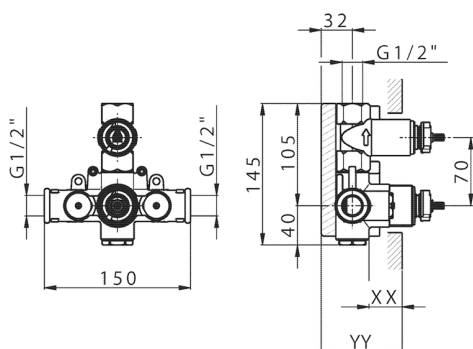

1-outlet Concealed thermostatic shower valve CONCEALED_ZB007301

MODEL **ZB007301**

1-outlet Concealed thermostatic shower valve, with stopvalve, without trim kit

AVAILABLE FINISHINGS

CHARACTERISTICS

Installation	Concealed
Cartridge Spare Parts	24.04A.PP
8x20 Plus P Thermostatic Valve	
Concealed	1

Piastra/Plate/Plaque/Platte/Placa

2-3mm: XX 25-40 YY 76-91

10 mm: XX 16-31 YY 65-80

Thermostatic

The Huber thermostatic is your personal water manager, helping you to handle, control and save water and energy.

1-outlet Concealed thermostatic shower valve CONCEALED_ZB007301

ZB007301

<https://en.huberitalia.com/1-outlet-concealed-thermostatic-shower-valve-concealed-zb007301>

2024-09-19