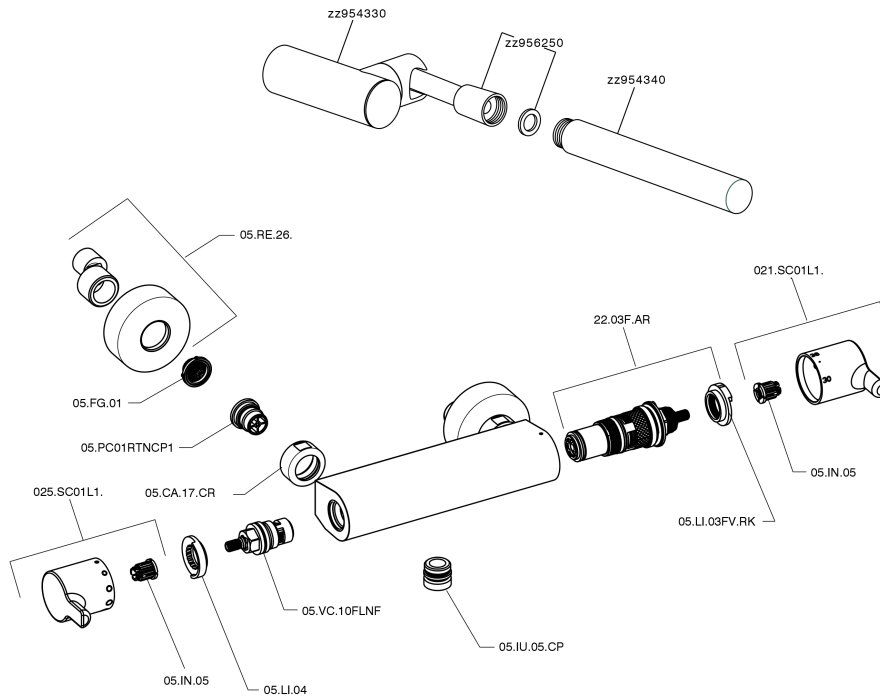

Thermostatic shower mixer, with shower set H2_H2D01010

MODEL **H2D01010**

Thermostatic shower mixer, with shower set, wall mounted adjustable handshower bracket, ABS D.26 mm minimalistic one spray handshower, Brass 150 cm flexible hose

AVAILABLE FINISHINGS

CHARACTERISTICS

Cartridge Spare Parts **22.03A.AR - ZZ97080004**

Argo 1 (short filter) Thermostatic Valve

Thermostatic

The Huber thermostatic is your personal water manager, helping you to handle, control and save water and energy.

Thermostatic shower mixer, with shower set H2_H2D01010

H2D01010

<https://en.huberitalia.com/thermostatic-shower-mixer-with-shower-set-h2-h2d01010>

2026-04-06