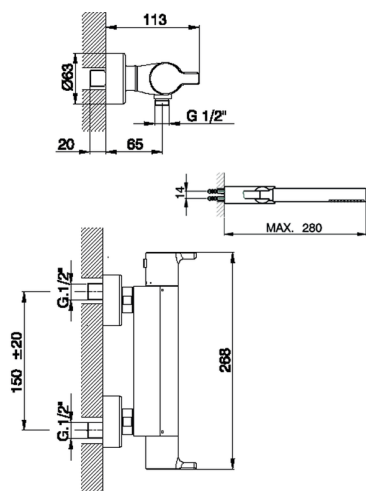

Thermostatic shower mixer, with shower set H2_H2D01010

MODEL **H2D01010**

Thermostatic shower mixer, with shower set, wall mounted adjustable handshower bracket, ABS D.26 mm minimalistic one spray handshower, Brass 150 cm flexible hose

AVAILABLE FINISHINGS

CHARACTERISTICS

Cartridge Spare Parts **22.03A.AR - ZZ97080004**

Argo 1 (short filter) Thermostatic Valve

Thermostatic

The Huber thermostatic is your personal water manager, helping you to handle, control and save water and energy.

Thermostatic shower mixer, with shower set H2_H2D01010

H2D01010

<https://en.huberitalia.com/thermostatic-shower-mixer-with-shower-set-h2-h2d01010>

2026-04-06