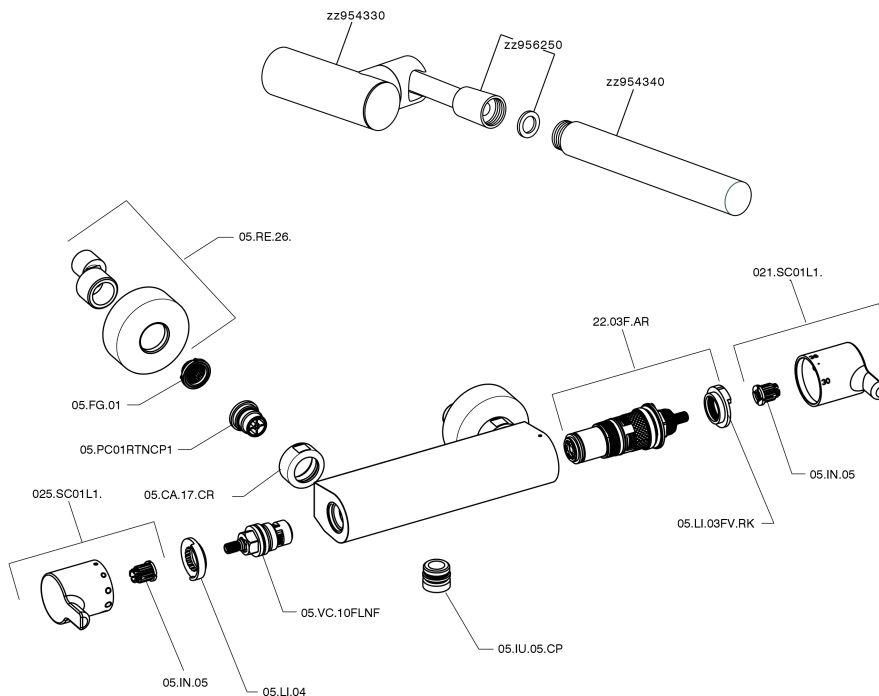

Thermostatic shower mixer, with shower set H2_H2D01010

MODEL **H2D01010**

Thermostatic shower mixer, with shower set, wall mounted adjustable handshower bracket, ABS D.26 mm minimalistic one spray handshower, Brass 150 cm flexible hose

AVAILABLE FINISHINGS

CHARACTERISTICS

Cartridge Spare Parts **22.03A.AR - ZZ97080004**

Argo 1 (short filter) Thermostatic Valve

Thermostatic

The Huber thermostatic is your personal water manager, helping you to handle, control and save water and energy.

Thermostatic shower mixer, with shower set H2_H2D01010

H2D01010

<https://en.huberitalia.com/thermostatic-shower-mixer-with-shower-set-h2-h2d01010>

2026-06-13