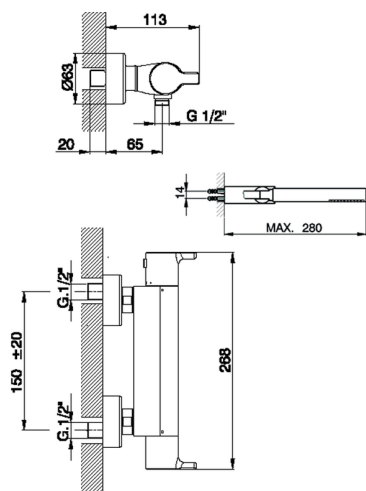

Thermostatic shower mixer, with shower set H2_H2D01010

MODEL **H2D01010**

Thermostatic shower mixer, with shower set, wall mounted adjustable handshower bracket, ABS D.26 mm minimalistic one spray handshower, Brass 150 cm flexible hose

AVAILABLE FINISHINGS

CHARACTERISTICS

Cartridge Spare Parts **22.03A.AR - ZZ97080004**

Argo 1 (short filter) Thermostatic Valve

Thermostatic

The Huber thermostatic is your personal water manager, helping you to handle, control and save water and energy.

Thermostatic shower mixer, with shower set H2_H2D01010

H2D01010

<https://en.huberitalia.com/thermostatic-shower-mixer-with-shower-set-h2-h2d01010>

2026-06-13