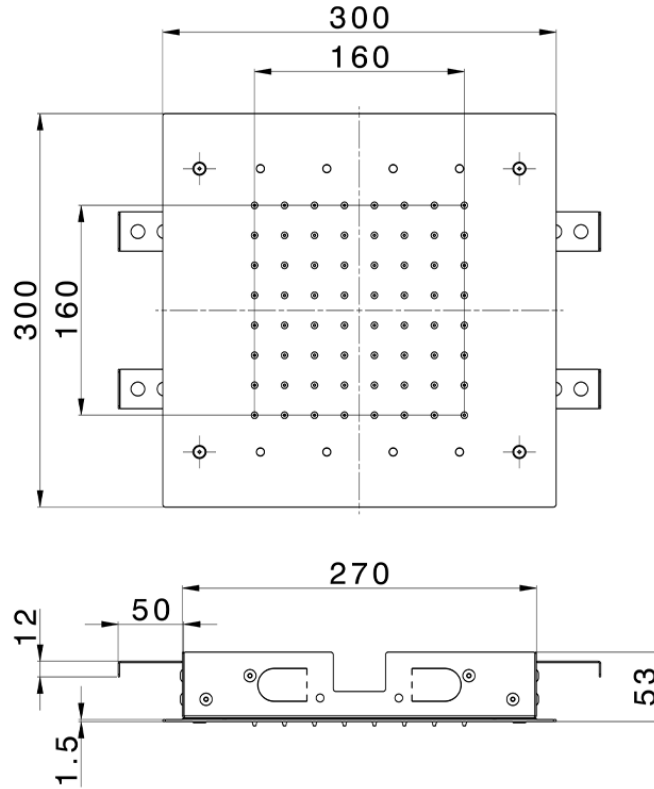

300x300 mm Ceiling showerheads ZEN_ZS1C0365

ZS1C0365

<https://en.huberitalia.com/300x300-mm-ceiling-showerheads-zen-zs1c0365>

2024-11-15