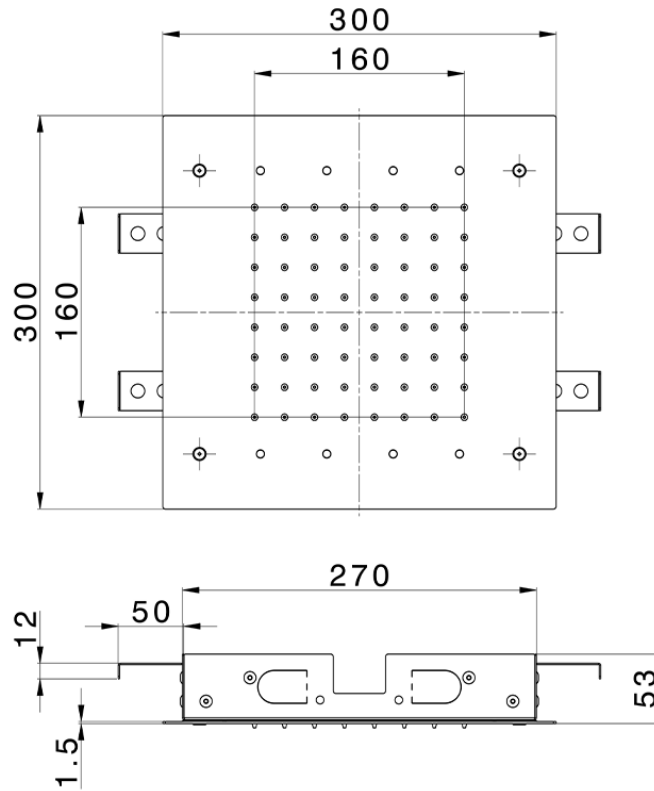

300x300 mm Ceiling showerheads ZEN_ZS1C0365

ZS1C0365

<https://en.huberitalia.com/300x300-mm-ceiling-showerheads-zen-zs1c0365>

2024-11-15