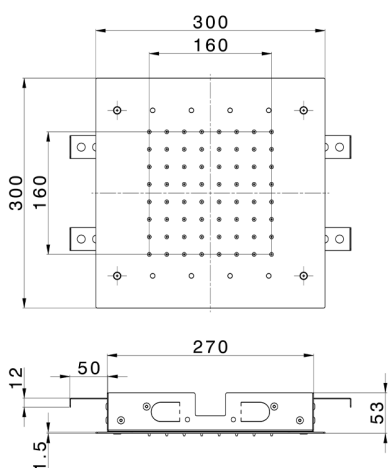

300x300 mm Ceiling showerheads ZEN_ZS1C0365

MODEL **ZS1C0365**

300x300 mm Ceiling showerheads, rain, chromotherapy functions, built-in control included, Stainless Steel AISI 304

AVAILABLE FINISHINGS

-  **40** 40 Matt Black
-  **4Q** 4Q Matt White
-  **D1** D1 Brushed Inox
-  **D2** D2 Polished Inox