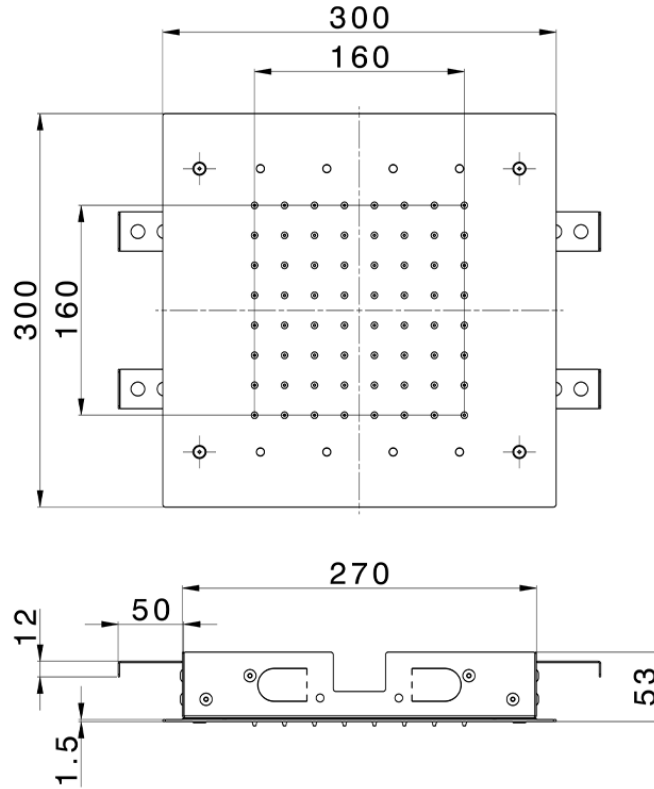

## 300x300 mm Ceiling showerheads ZEN\_ZS1C0365

ZS1C0365

<https://en.huberitalia.com/300x300-mm-ceiling-showerheads-zen-zs1c0365>

2024-11-15