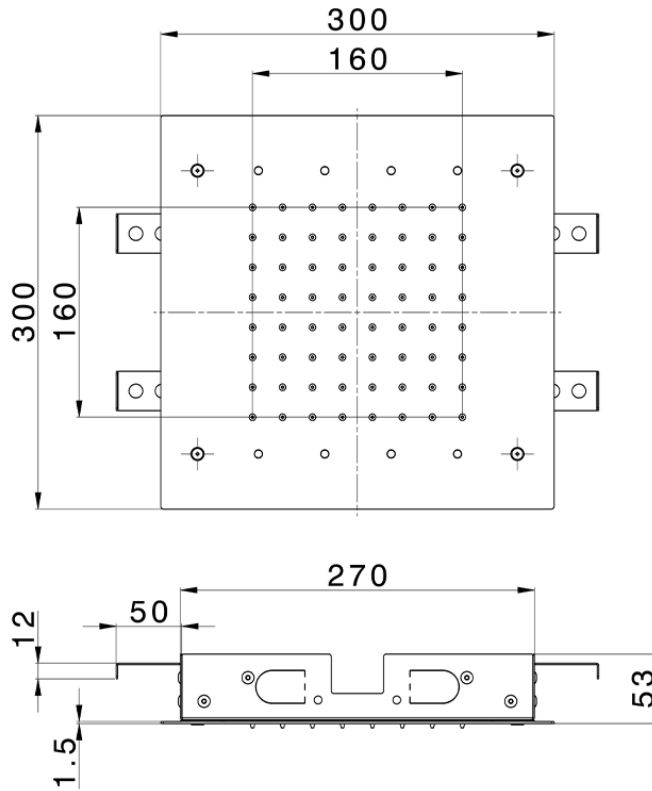

300x300 mm Ceiling showerheads ZEN_ZS1C0365

ZS1C0365

<https://en.huberitalia.com/300x300-mm-ceiling-showerheads-zen-zs1c0365>

2024-11-15