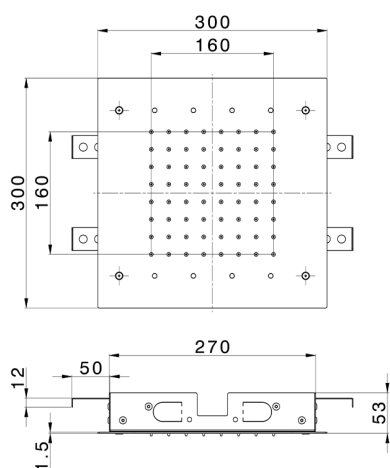

## 300x300 mm Ceiling showerheads ZEN\_ZS1C0365

MODEL **ZS1C0365**

300x300 mm Ceiling showerheads, rain, chromotherapy functions, built-in control included, Stainless Steel AISI 304