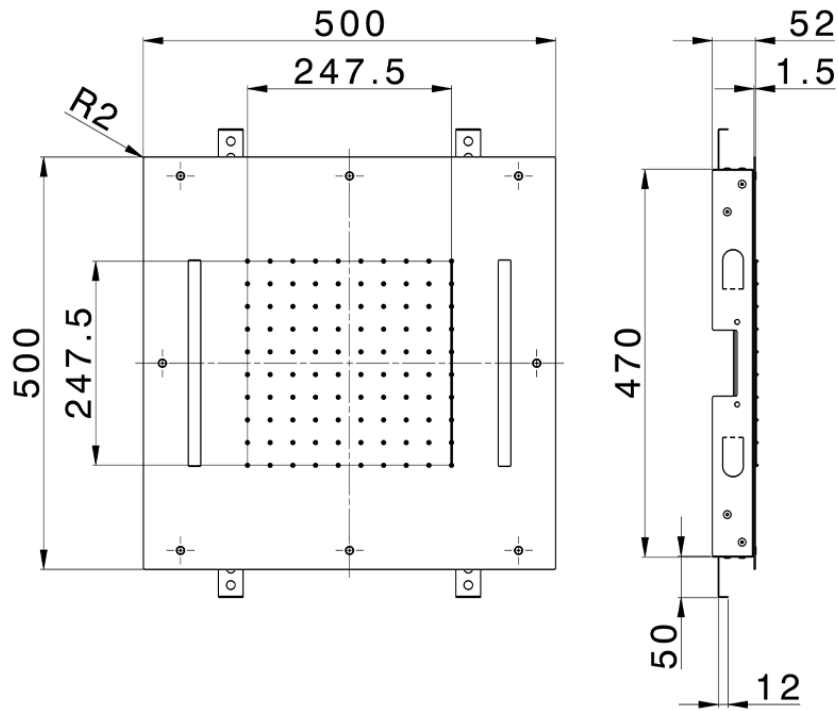

500x500 mm Chromotherapy Ceiling showerhead ZEN\_ZS1C0075

ZS1C0075

<https://en.huberitalia.com/500x500-mm-chromotherapy-ceiling-showerhead-zen-zs1c0075>

2026-04-08