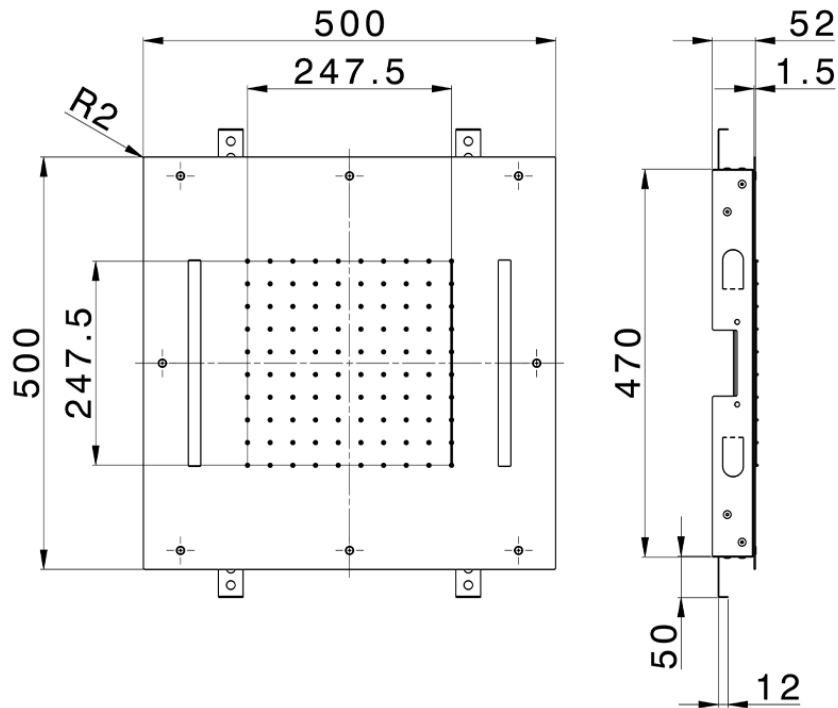

500x500 mm Chromotherapy Ceiling showerhead ZEN_ZS1C0075

ZS1C0075

<https://en.huberitalia.com/500x500-mm-chromotherapy-ceiling-showerhead-zen-zs1c0075>

2026-05-16