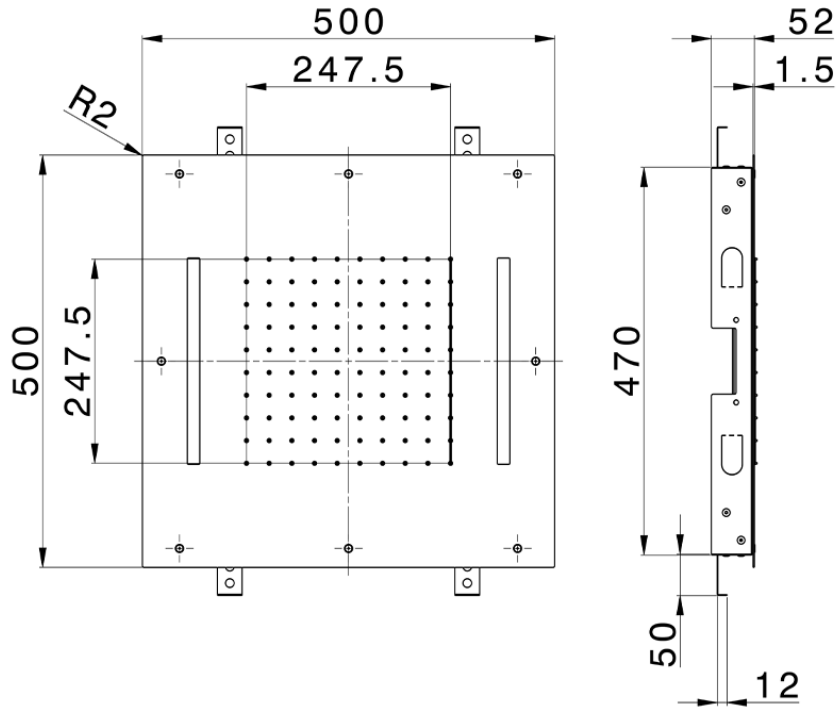

500x500 mm Chromotherapy Ceiling showerhead ZEN_ZS1C0075

ZS1C0075

<https://en.huberitalia.com/500x500-mm-chromotherapy-ceiling-showerhead-zen-zs1c0075>

2026-06-06