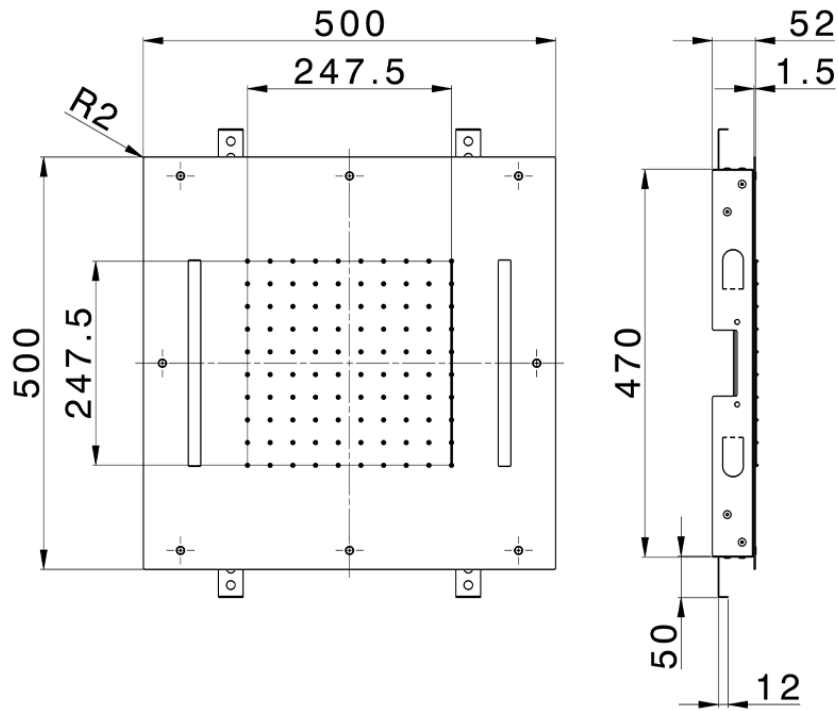

500x500 mm Chromotherapy Ceiling showerhead ZEN_ZS1C0075

ZS1C0075

<https://en.huberitalia.com/500x500-mm-chromotherapy-ceiling-showerhead-zen-zs1c0075>

2026-04-06