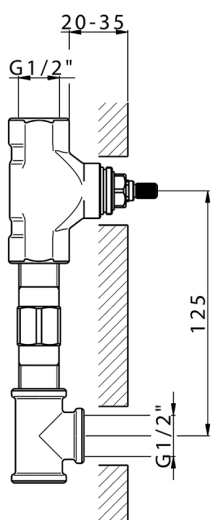

Exposed part for concealed washbasin mixer NUOVA KIRUNA_K2013512

MODEL **K2013512**

Exposed part for concealed washbasin mixer, without concealed part, spout L.300 mm, for items ZB033511

AVAILABLE FINISHINGS

-  **21** 21 Chrome
-  **26** 26 Old Copper
-  **2F** 2F Brushed Nickel
-  **2W** 2W Brushed Gold
-  **40** 40 Matt Black
-  **4Q** 4Q Matt White

CHARACTERISTICS

Installation **Concealed**
 Required concealed parts **ZB033511**

Concealed washbasin mixer CONCEALED_ZB033511

MODEL **ZB033511**

Concealed washbasin mixer, right headvalve - left headvalve

AVAILABLE FINISHINGS

 **04** 04 Without finishing

CHARACTERISTICS

Installation	Concealed
Concealed	1