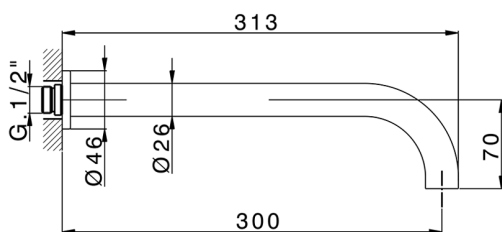

Exposed part for concealed washbasin mixer NUOVA KIRUNA_K2013512

MODEL **K2013512**

Exposed part for concealed washbasin mixer, without concealed part, spout L.300 mm, for items ZB033511

AVAILABLE FINISHINGS

-  **21** 21 Chrome
-  **26** 26 Old Copper
-  **2F** 2F Brushed Nickel
-  **2W** 2W Brushed Gold
-  **40** 40 Matt Black
-  **4Q** 4Q Matt White

CHARACTERISTICS

Installation **Concealed**
 Required concealed parts **ZB033511**

Concealed washbasin mixer CONCEALED_ZB033511

MODEL **ZB033511**

Concealed washbasin mixer, right headvalve - left headvalve

AVAILABLE FINISHINGS

 **04** 04 Without finishing

CHARACTERISTICS

Installation	Concealed
Concealed	1