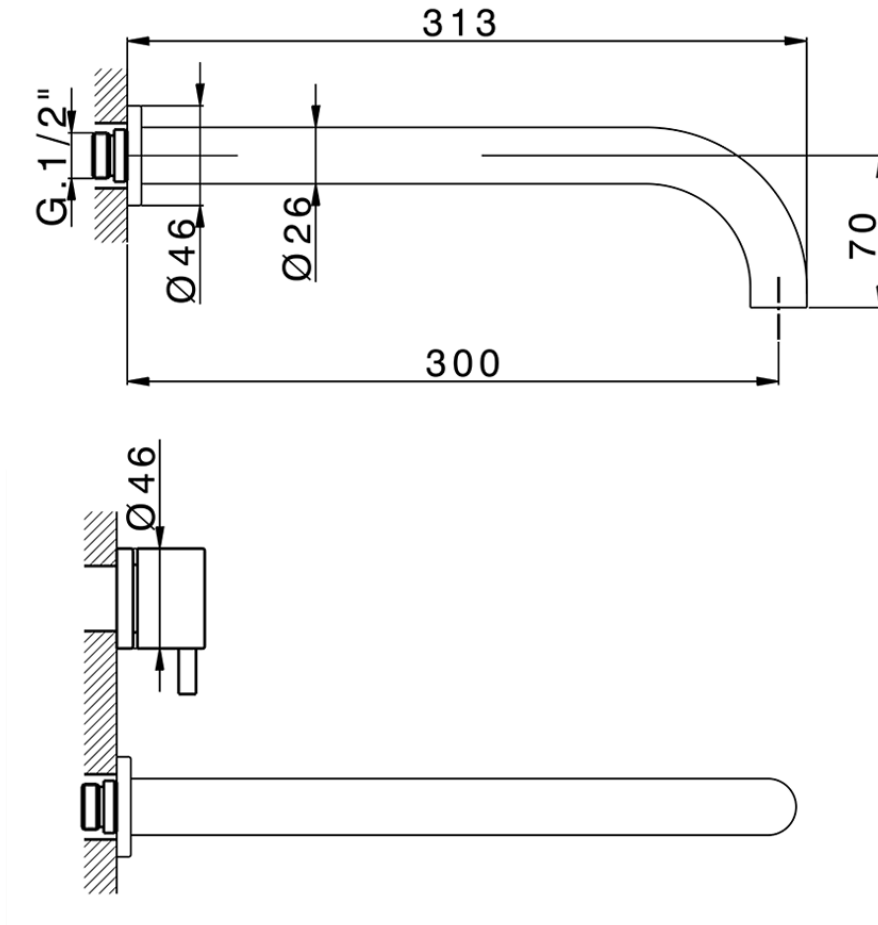

Exposed part for concealed washbasin mixer NUOVA KIRUNA_K2013512

K2013512

<https://en.huberitalia.com/exposed-part-for-concealed-washbasin-mixer-nuova-kiruna-k2013512>

ZB033511

<https://en.huberitalia.com/concealed-washbasin-mixer-concealed-zb033511>