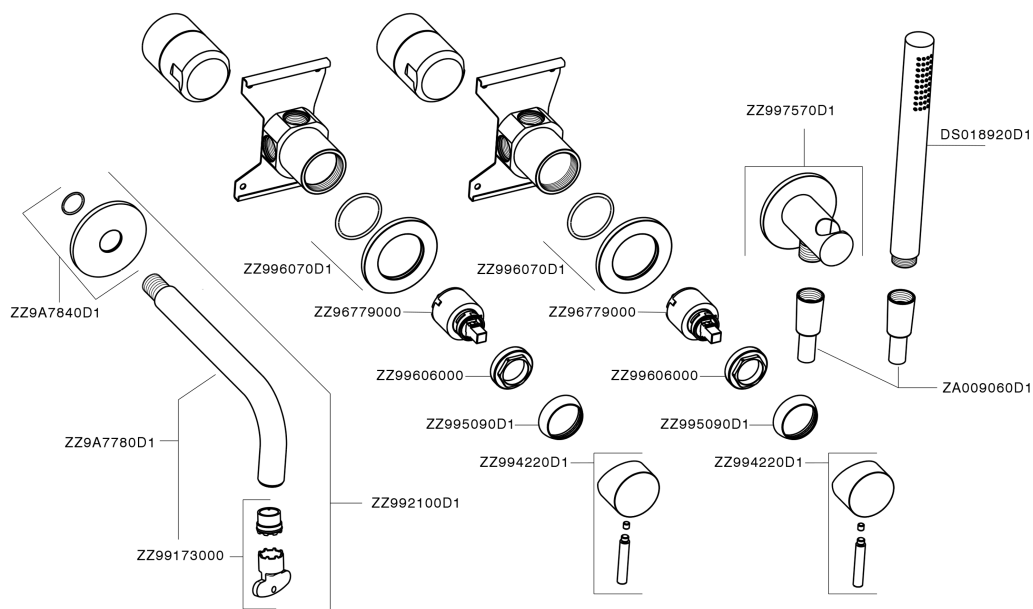

Concealed single lever bath mixer LYNOX_LX001101

LX001101

<https://en.huberitalia.com/concealed-single-lever-bath-mixer-lynnox-lx001101>

2025-04-07