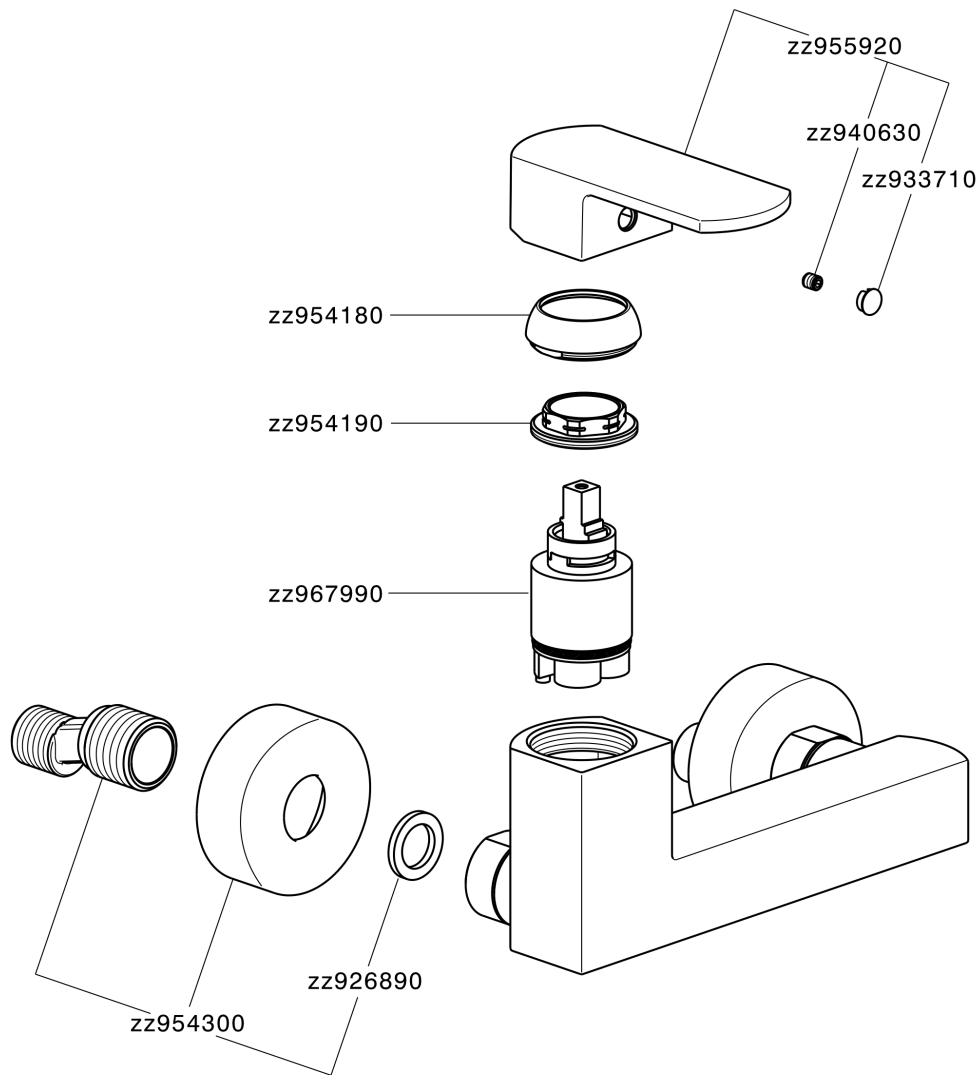

Single lever shower mixer DADO_DD000440

MODEL **DD000440**

Single lever shower mixer, without shower set, 1/2" M flexible connection

AVAILABLE FINISHINGS

-  **21** 21 Chrome
-  **2B** 2B Polished Nickel
-  **2F** 2F Brushed Nickel
-  **40** 40 Matt Black
-  **4Q** 4Q Matt White

CHARACTERISTICS

Cartridge Spare Parts **ZZ96799000**

35 mm Cartridge

Single lever shower mixer DADO_DD000440

DD000440

<https://en.huberitalia.com/single-lever-shower-mixer-dado-dd000440>

2026-06-27