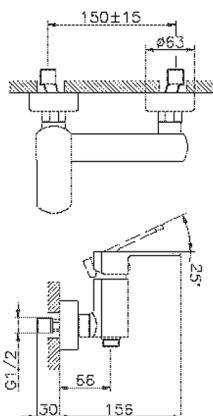

Single lever shower mixer DADO_DD000440

MODEL **DD000440**

Single lever shower mixer, without shower set, 1/2" M flexible connection

AVAILABLE FINISHINGS

-  **21** 21 Chrome
-  **2B** 2B Polished Nickel
-  **2F** 2F Brushed Nickel
-  **40** 40 Matt Black
-  **4Q** 4Q Matt White

CHARACTERISTICS

Cartridge Spare Parts **ZZ96799000**

35 mm Cartridge

Single lever shower mixer DADO_DD000440

DD000440

<https://en.huberitalia.com/single-lever-shower-mixer-dado-dd000440>

2026-06-27