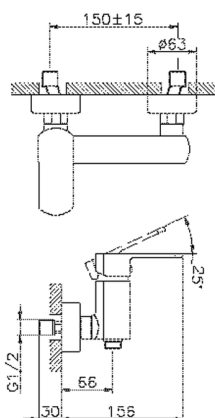

Single lever shower mixer DADO_DD000440

MODEL **DD000440**

Single lever shower mixer, without shower set, 1/2" M flexible connection

AVAILABLE FINISHINGS

-  **21** 21 Chrome
-  **2B** 2B Polished Nickel
-  **2F** 2F Brushed Nickel
-  **40** 40 Matt Black
-  **4Q** 4Q Matt White

CHARACTERISTICS

Cartridge Spare Parts **ZZ96799000**

35 mm Cartridge

Single lever shower mixer DADO_DD000440

DD000440

<https://en.huberitalia.com/single-lever-shower-mixer-dado-dd000440>

2026-06-26