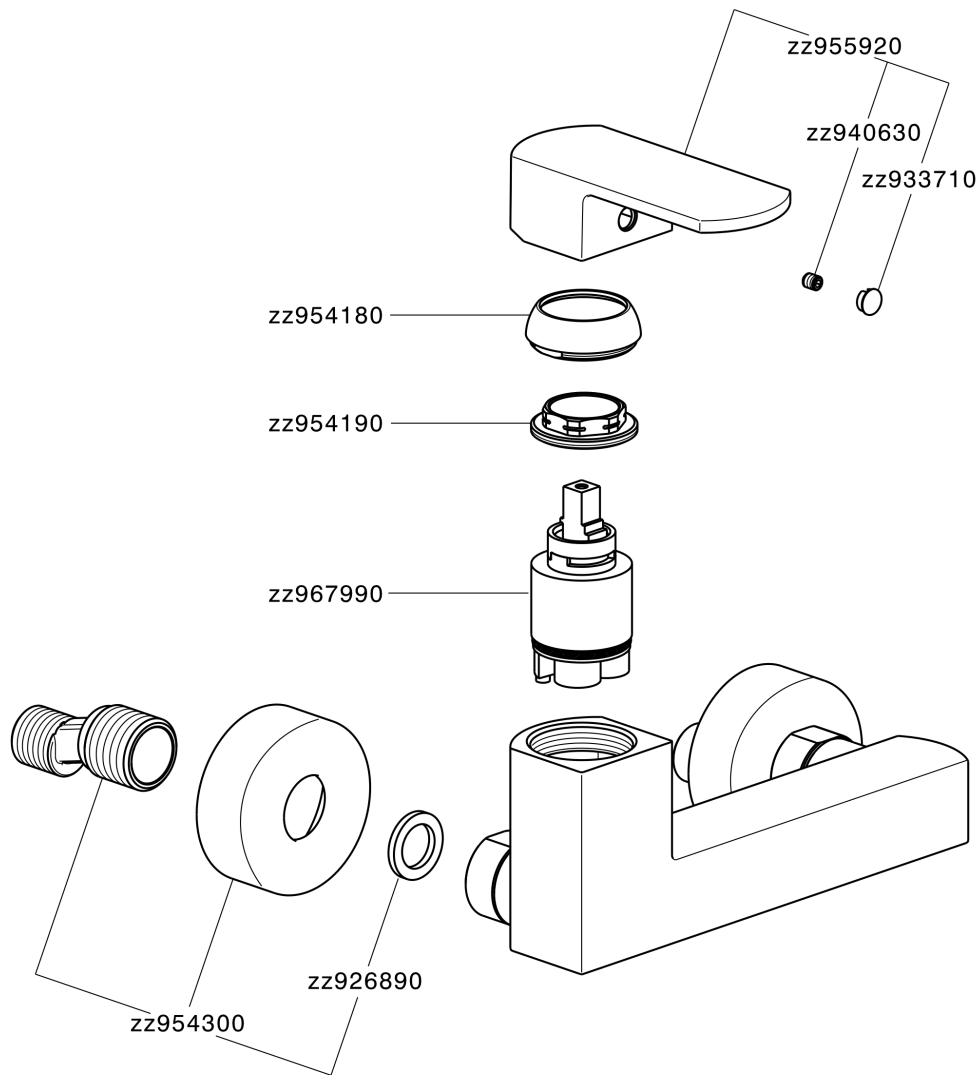

Single lever shower mixer DADO_DD000440

MODEL **DD000440**

Single lever shower mixer, without shower set, 1/2" M flexible connection

AVAILABLE FINISHINGS

-  **21** 21 Chrome
-  **2B** 2B Polished Nickel
-  **2F** 2F Brushed Nickel
-  **40** 40 Matt Black
-  **4Q** 4Q Matt White

CHARACTERISTICS

Cartridge Spare Parts **ZZ96799000**

35 mm Cartridge

Single lever shower mixer DADO_DD000440

DD000440

<https://en.huberitalia.com/single-lever-shower-mixer-dado-dd000440>

2026-06-26