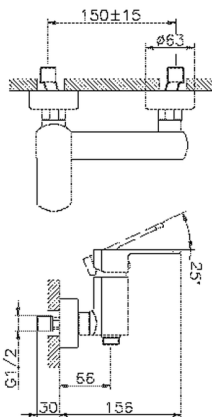

Single lever shower mixer DADO_DD000440

MODEL **DD000440**

Single lever shower mixer, without shower set, 1/2" M flexible connection

AVAILABLE FINISHINGS

-  **21** 21 Chrome
-  **2B** 2B Polished Nickel
-  **2F** 2F Brushed Nickel
-  **40** 40 Matt Black
-  **4Q** 4Q Matt White

CHARACTERISTICS

Cartridge Spare Parts **ZZ96799000**

35 mm Cartridge

Single lever shower mixer DADO_DD000440

DD000440

<https://en.huberitalia.com/single-lever-shower-mixer-dado-dd000440>

2026-04-06