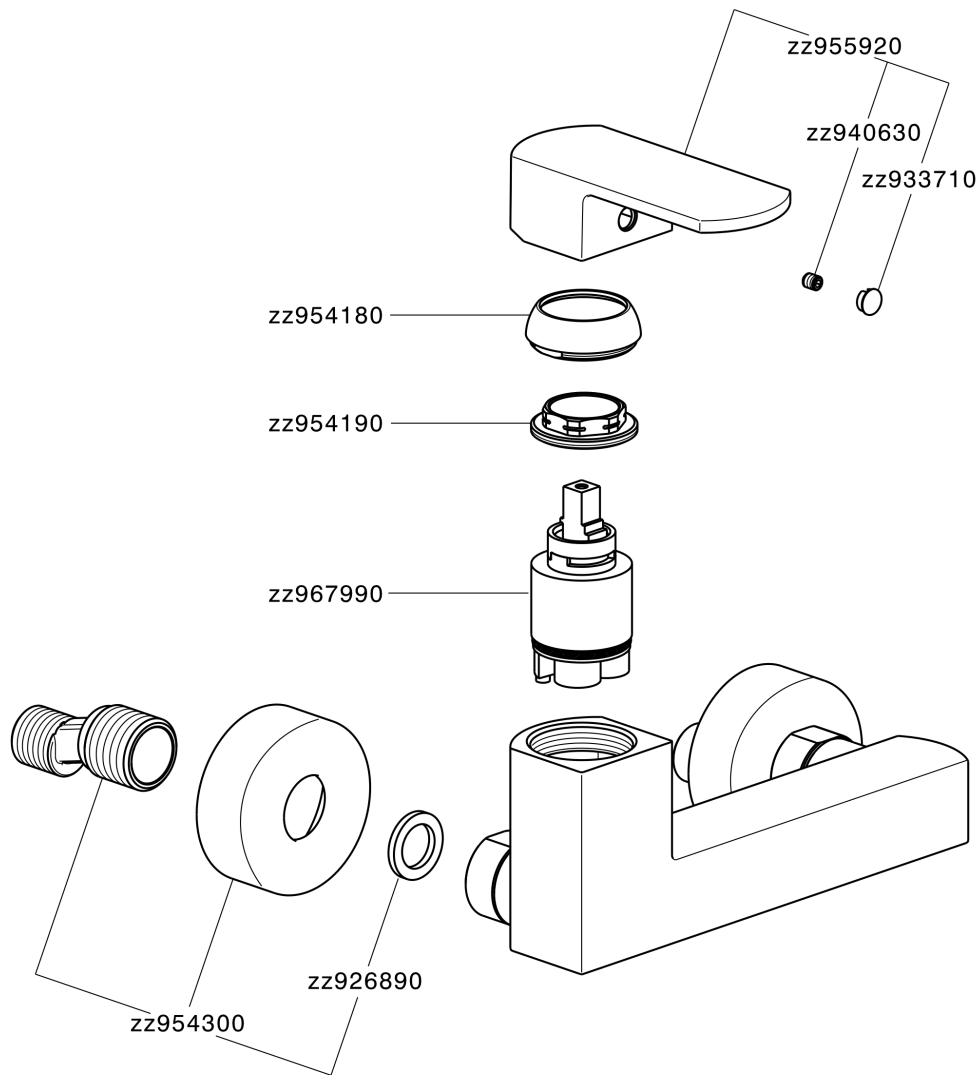

Single lever shower mixer DADO_DD000440

MODEL **DD000440**

Single lever shower mixer, without shower set, 1/2" M flexible connection

AVAILABLE FINISHINGS

-  **21** 21 Chrome
-  **2B** 2B Polished Nickel
-  **2F** 2F Brushed Nickel
-  **40** 40 Matt Black
-  **4Q** 4Q Matt White

CHARACTERISTICS

Cartridge Spare Parts **ZZ96799000**

35 mm Cartridge

Single lever shower mixer DADO_DD000440

DD000440

<https://en.huberitalia.com/single-lever-shower-mixer-dado-dd000440>

2026-04-06