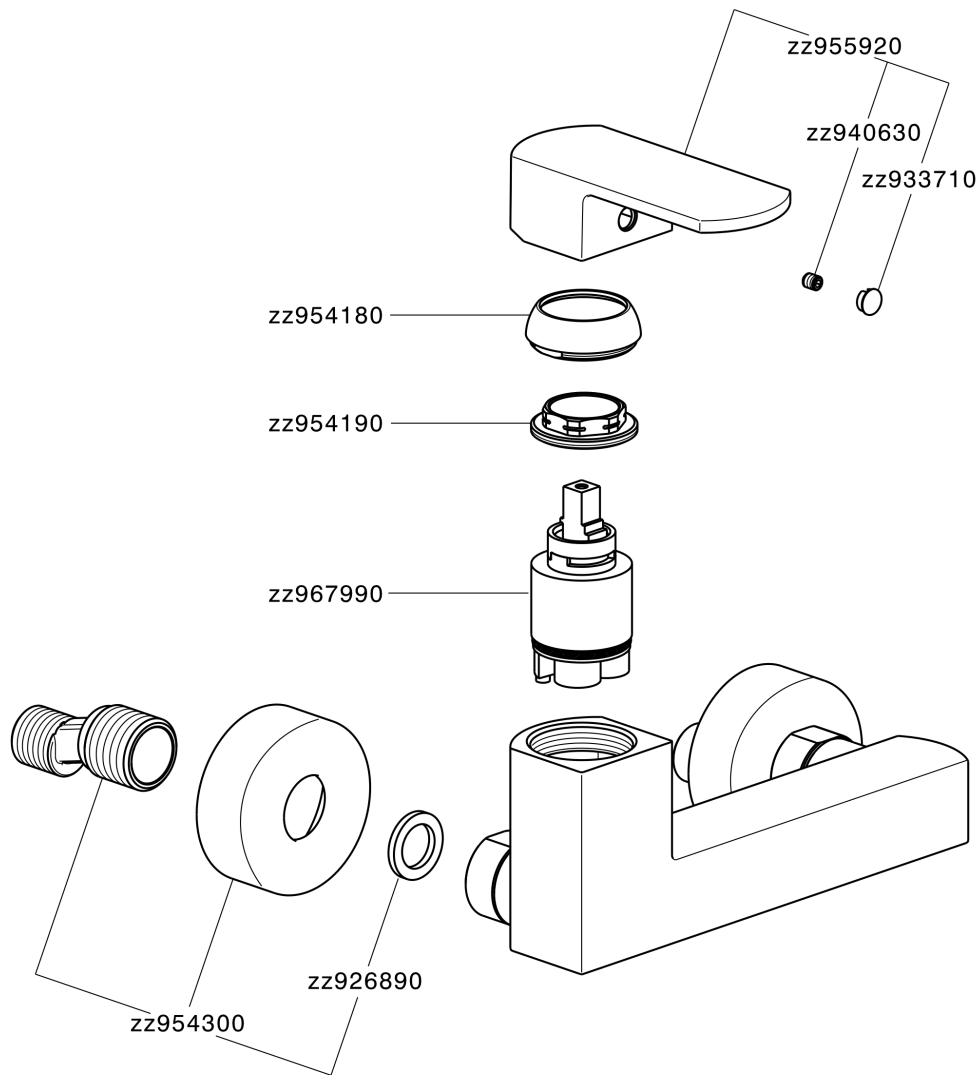

Single lever shower mixer DADO_DD000440

MODEL **DD000440**

Single lever shower mixer, without shower set, 1/2" M flexible connection

AVAILABLE FINISHINGS

-  **21** 21 Chrome
-  **2B** 2B Polished Nickel
-  **2F** 2F Brushed Nickel
-  **40** 40 Matt Black
-  **4Q** 4Q Matt White

CHARACTERISTICS

Cartridge Spare Parts **ZZ96799000**

35 mm Cartridge

Single lever shower mixer DADO_DD000440

DD000440

<https://en.huberitalia.com/single-lever-shower-mixer-dado-dd000440>

2026-04-08