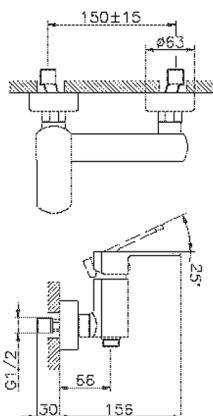

Single lever shower mixer DADO_DD000440

MODEL **DD000440**

Single lever shower mixer, without shower set, 1/2" M flexible connection

AVAILABLE FINISHINGS

-  **21** 21 Chrome
-  **2B** 2B Polished Nickel
-  **2F** 2F Brushed Nickel
-  **40** 40 Matt Black
-  **4Q** 4Q Matt White

CHARACTERISTICS

Cartridge Spare Parts **ZZ96799000**

35 mm Cartridge

Single lever shower mixer DADO_DD000440

DD000440

<https://en.huberitalia.com/single-lever-shower-mixer-dado-dd000440>

2026-04-08