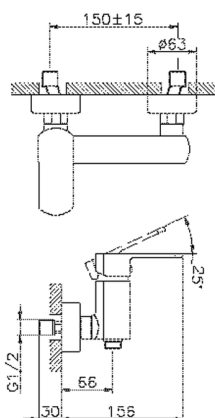

Single lever shower mixer DADO_DD000440

MODEL **DD000440**

Single lever shower mixer, without shower set, 1/2" M flexible connection

AVAILABLE FINISHINGS

-  **21** 21 Chrome
-  **2B** 2B Polished Nickel
-  **2F** 2F Brushed Nickel
-  **40** 40 Matt Black
-  **4Q** 4Q Matt White

CHARACTERISTICS

Cartridge Spare Parts **ZZ96799000**

35 mm Cartridge

Single lever shower mixer DADO_DD000440

DD000440

<https://en.huberitalia.com/single-lever-shower-mixer-dado-dd000440>

2026-06-13