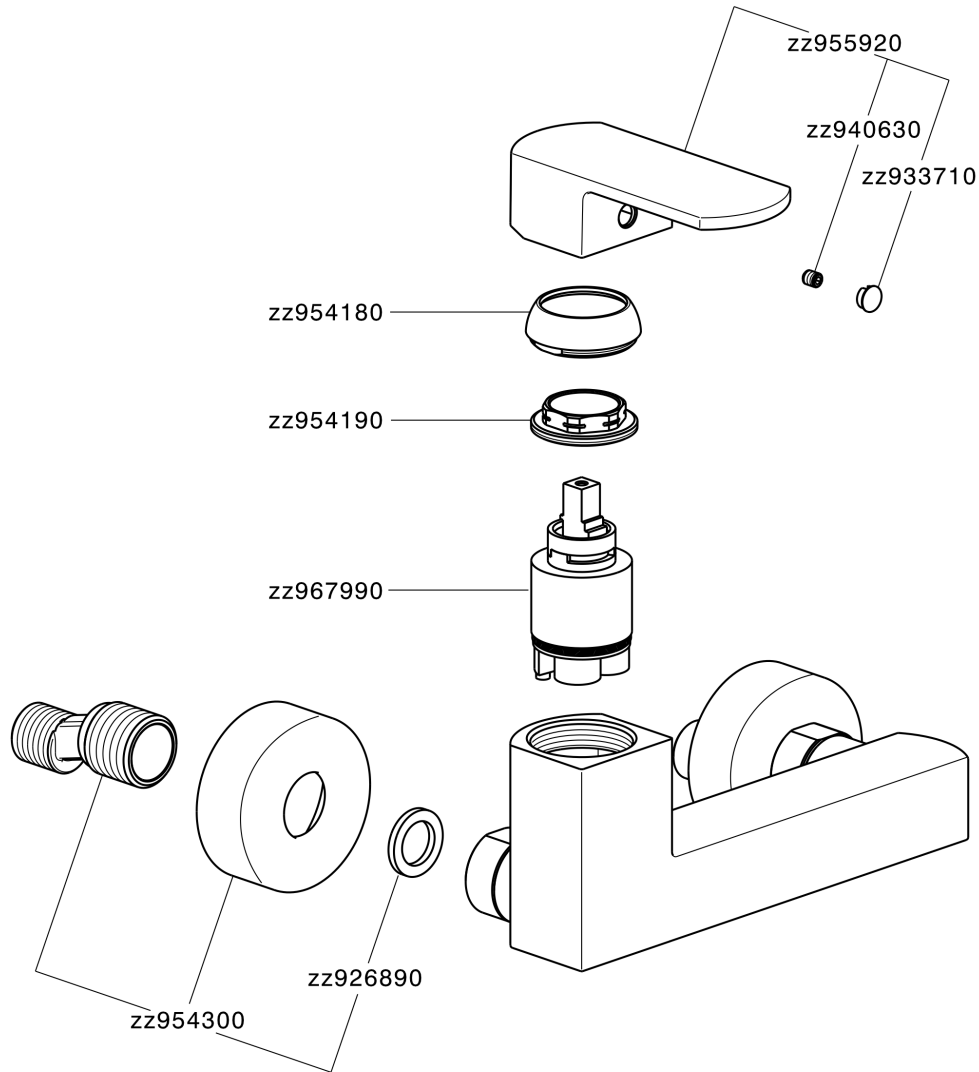

Single lever shower mixer DADO_DD000440

MODEL **DD000440**

Single lever shower mixer, without shower set, 1/2" M flexible connection

AVAILABLE FINISHINGS

-  **21** 21 Chrome
-  **2B** 2B Polished Nickel
-  **2F** 2F Brushed Nickel
-  **40** 40 Matt Black
-  **4Q** 4Q Matt White

CHARACTERISTICS

Cartridge Spare Parts **ZZ96799000**

35 mm Cartridge

Single lever shower mixer DADO_DD000440

DD000440

<https://en.huberitalia.com/single-lever-shower-mixer-dado-dd000440>

2026-06-13