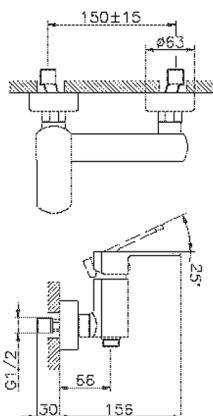

## Single lever shower mixer DADO\_DD000440

MODEL **DD000440**

Single lever shower mixer, without shower set, 1/2" M flexible connection

### CHARACTERISTICS

Cartridge Spare Parts **ZZ96799000**

**35 mm Cartridge**