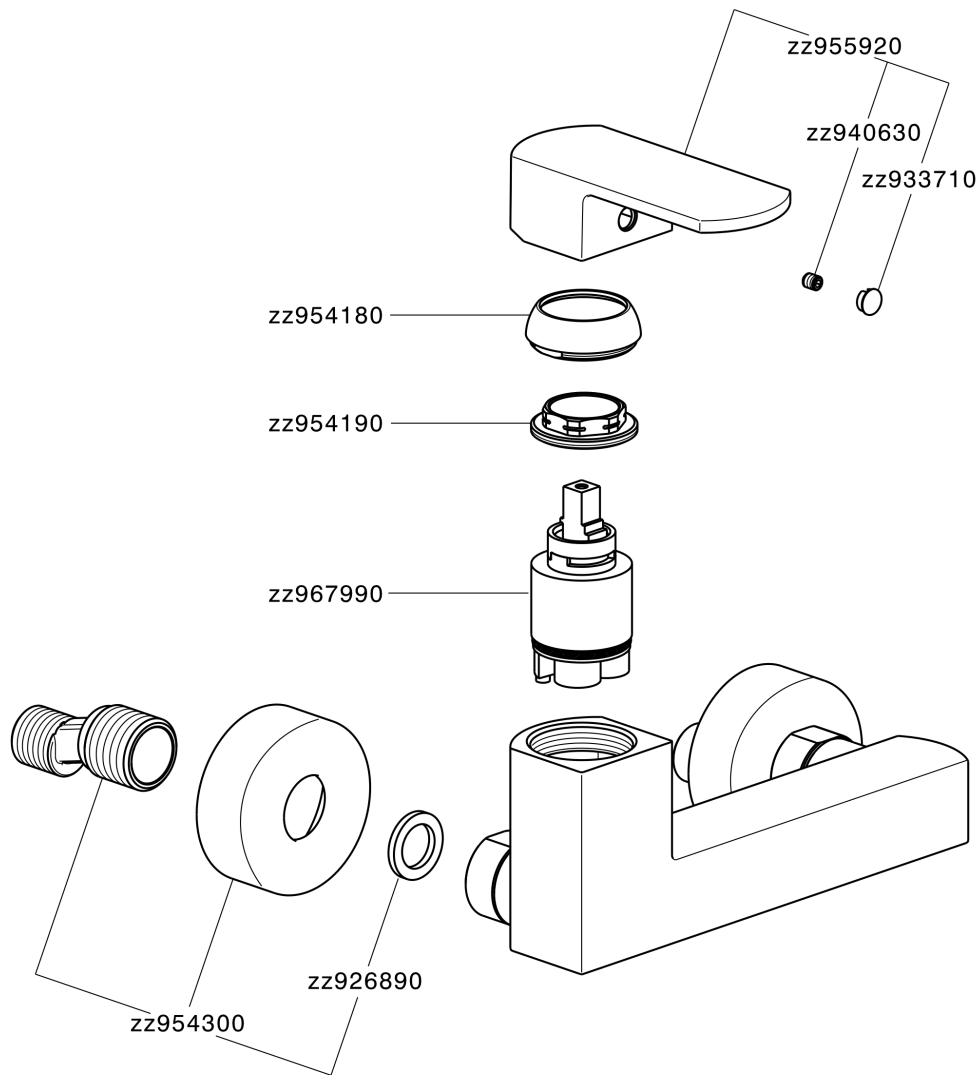

## Single lever shower mixer DADO\_DD000440

MODEL **DD000440**

Single lever shower mixer, without shower set, 1/2" M flexible connection

### CHARACTERISTICS

Cartridge Spare Parts **ZZ96799000**

**35 mm Cartridge**

## Single lever shower mixer DADO\_DD000440

DD000440

<https://en.huberitalia.com/single-lever-shower-mixer-dado-dd000440>

2026-04-06