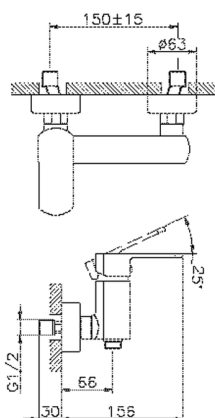

Single lever shower mixer DADO_DD000440

MODEL **DD000440**

Single lever shower mixer, without shower set, 1/2" M flexible connection

AVAILABLE FINISHINGS

-  **21** 21 Chrome
-  **2B** 2B Polished Nickel
-  **2F** 2F Brushed Nickel
-  **40** 40 Matt Black
-  **4Q** 4Q Matt White

CHARACTERISTICS

Cartridge Spare Parts **ZZ96799000**

35 mm Cartridge

Single lever shower mixer DADO_DD000440

DD000440

<https://en.huberitalia.com/single-lever-shower-mixer-dado-dd000440>

2026-06-10