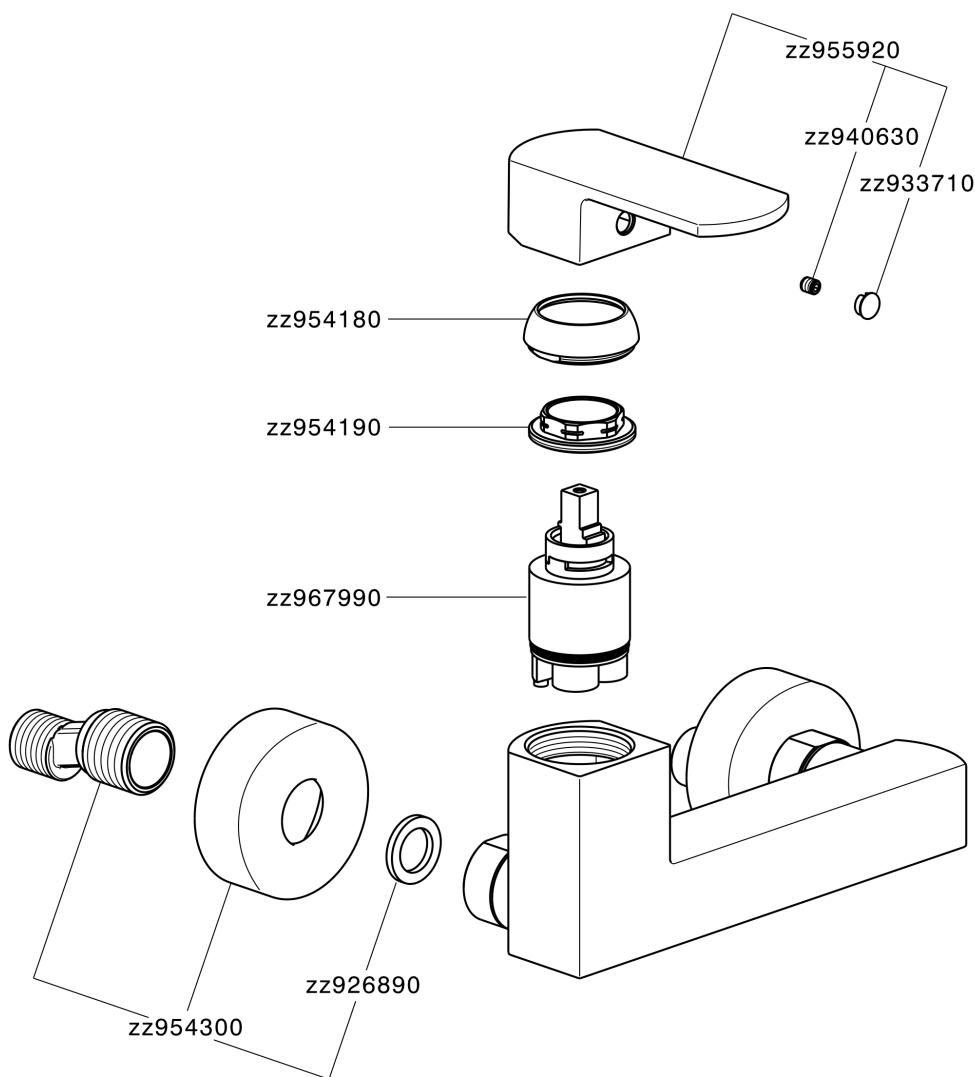

Single lever shower mixer DADO_DD000440

MODEL **DD000440**

Single lever shower mixer, without shower set, 1/2" M flexible connection

AVAILABLE FINISHINGS

-  **21** 21 Chrome
-  **2B** 2B Polished Nickel
-  **2F** 2F Brushed Nickel
-  **40** 40 Matt Black
-  **4Q** 4Q Matt White

CHARACTERISTICS

Cartridge Spare Parts **ZZ96799000**

35 mm Cartridge

Single lever shower mixer DADO_DD000440

DD000440

<https://en.huberitalia.com/single-lever-shower-mixer-dado-dd000440>

2026-06-10