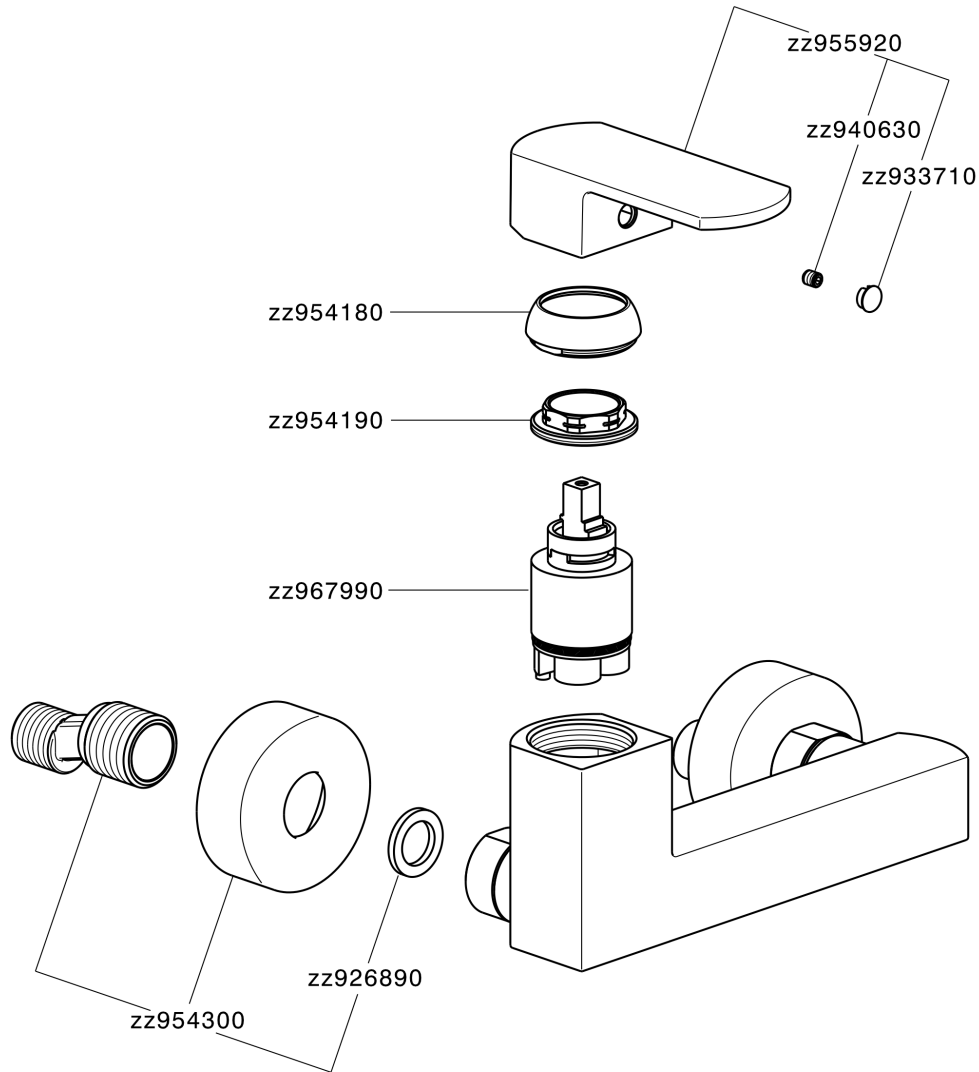

Single lever shower mixer DADO_DD000440

MODEL **DD000440**

Single lever shower mixer, without shower set, 1/2" M flexible connection

AVAILABLE FINISHINGS

-  **21** 21 Chrome
-  **2B** 2B Polished Nickel
-  **2F** 2F Brushed Nickel
-  **40** 40 Matt Black
-  **4Q** 4Q Matt White

CHARACTERISTICS

Cartridge Spare Parts **ZZ96799000**

35 mm Cartridge

Single lever shower mixer DADO_DD000440

DD000440

<https://en.huberitalia.com/single-lever-shower-mixer-dado-dd000440>

2026-04-11