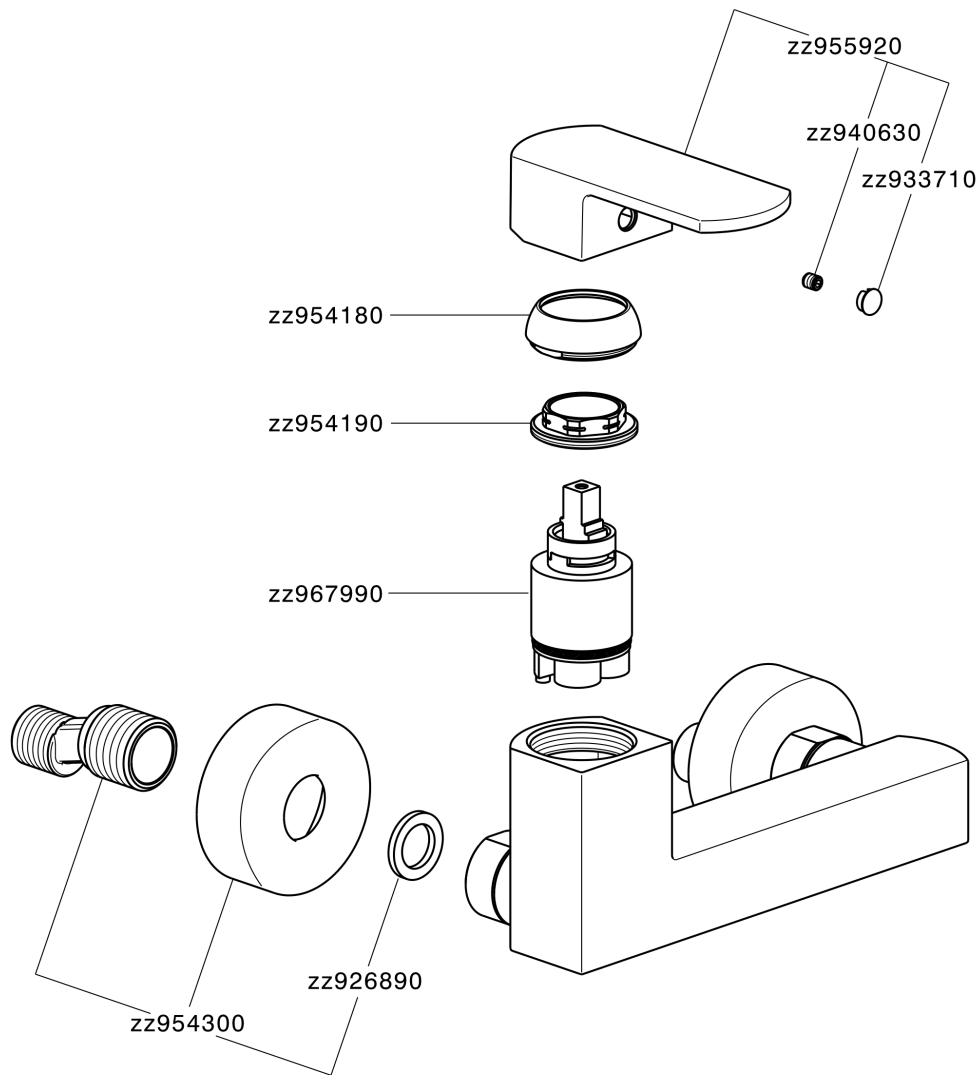

## Single lever shower mixer DADO\_DD000440

MODEL **DD000440**

Single lever shower mixer, without shower set, 1/2" M flexible connection

### CHARACTERISTICS

Cartridge Spare Parts **ZZ96799000**

**35 mm Cartridge**

## Single lever shower mixer DADO\_DD000440

DD000440

<https://en.huberitalia.com/single-lever-shower-mixer-dado-dd000440>

2026-06-06