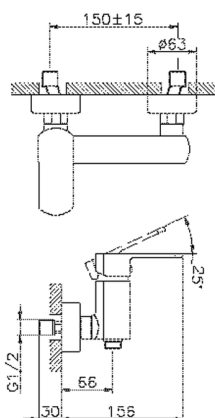

Single lever shower mixer DADO_DD000440

MODEL **DD000440**

Single lever shower mixer, without shower set, 1/2" M flexible connection

AVAILABLE FINISHINGS

-  **21** 21 Chrome
-  **2B** 2B Polished Nickel
-  **2F** 2F Brushed Nickel
-  **40** 40 Matt Black
-  **4Q** 4Q Matt White

CHARACTERISTICS

Cartridge Spare Parts **ZZ96799000**

35 mm Cartridge

Single lever shower mixer DADO_DD000440

DD000440

<https://en.huberitalia.com/single-lever-shower-mixer-dado-dd000440>

2026-04-11