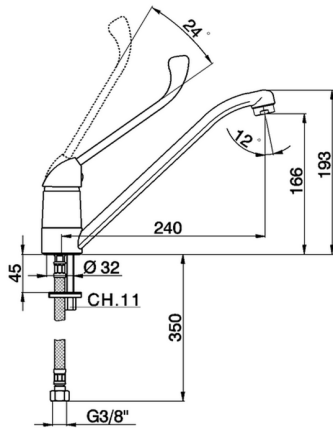

Single lever sink mixer KITCHEN_CL300580

MODEL **CL300580**

Single lever sink mixer, swivel spout, long lever, G.3/8" stainless steel flexible hose

AVAILABLE FINISHINGS

CHARACTERISTICS

Cartridge Spare Parts **ZZ94035000**

35 mm Cartridge

2026-06-24