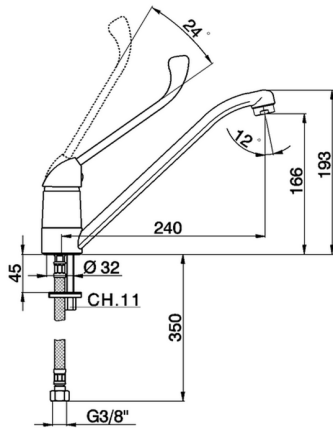

## Single lever sink mixer KITCHEN\_CL300580

MODEL **CL300580**

Single lever sink mixer, swivel spout, long lever, G.3/8" stainless steel flexible hose

AVAILABLE FINISHINGS

CHARACTERISTICS

Cartridge Spare Parts **ZZ94035000**

**35 mm Cartridge**

2026-05-01