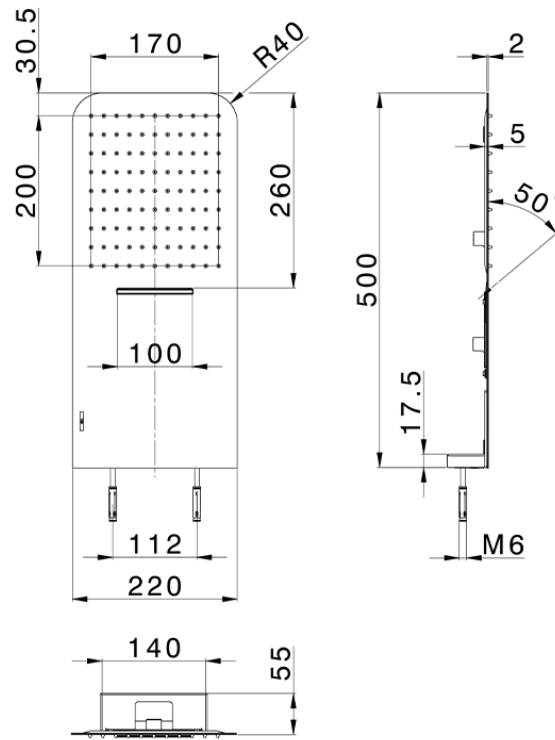

500x220 mm wall-mounted showerhead LYNOX_ZS122110

ZS122110

<https://en.huberitalia.com/500x220-mm-wall-mounted-showerhead-lynnox-zs122110>

2026-05-30