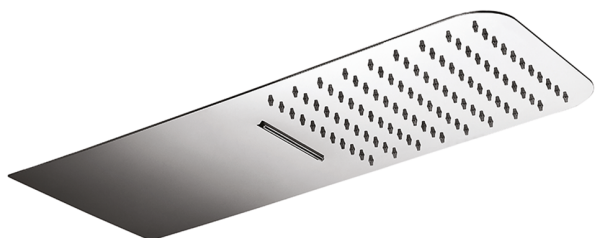

500x220 mm wall-mounted showerhead LYNOX_ZS122110

MODEL **ZS122110**

500x220 mm wall-mounted showerhead, rain, waterfall functions, with patented safety valve, Stainless Steel AISI 304

AVAILABLE FINISHINGS

D1 D1 Brushed Inox

CHARACTERISTICS

2026-04-06