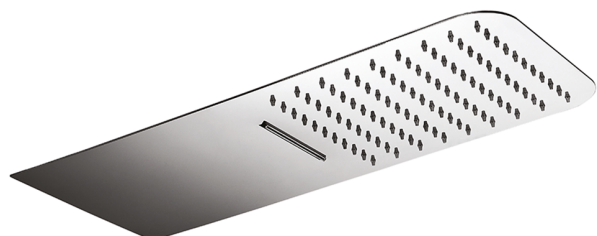

500x220 mm wall-mounted showerhead LYNOX_ZS122110

MODEL **ZS122110**

500x220 mm wall-mounted showerhead, rain, waterfall functions, with patented safety valve, Stainless Steel AISI 304

AVAILABLE FINISHINGS

D1 D1 Brushed Inox

CHARACTERISTICS

2026-06-26