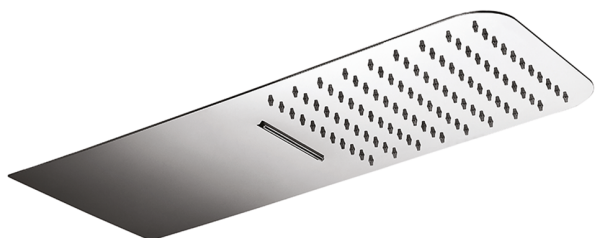

500x220 mm wall-mounted showerhead LYNOX_ZS122110

MODEL **ZS122110**

500x220 mm wall-mounted showerhead, rain, waterfall functions, with patented safety valve, Stainless Steel AISI 304

AVAILABLE FINISHINGS

D1 D1 Brushed Inox

CHARACTERISTICS

2026-05-30