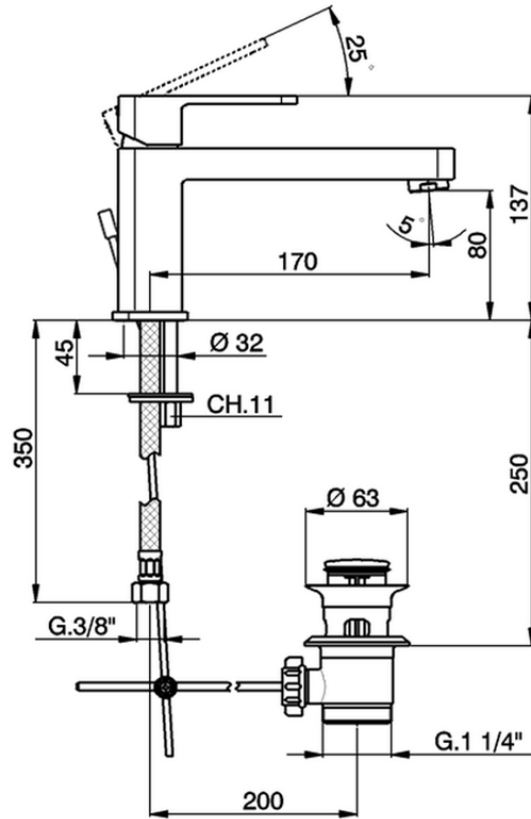

Single lever washbasin mixer DADO_DD001510

DD001510

<https://en.huberitalia.com/single-lever-washbasin-mixer-dado-dd001510>

2026-06-06