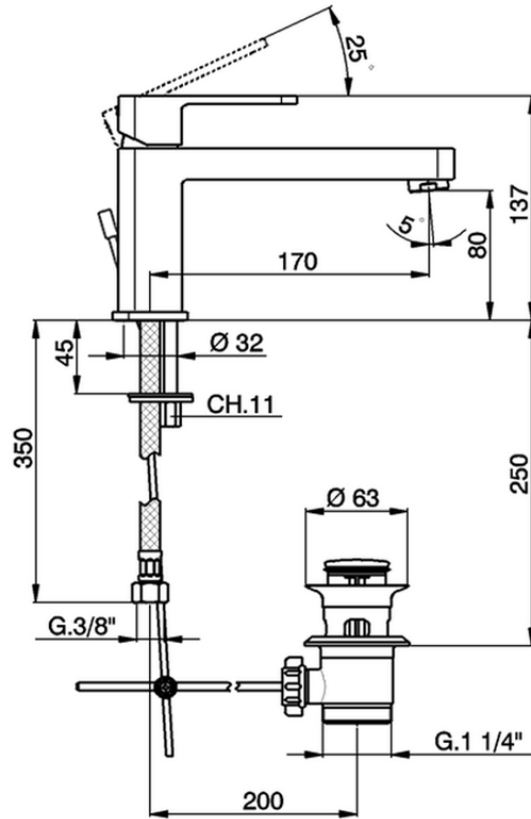

Single lever washbasin mixer DADO\_DD001510

DD001510

<https://en.huberitalia.com/single-lever-washbasin-mixer-dado-dd001510>

2026-04-06