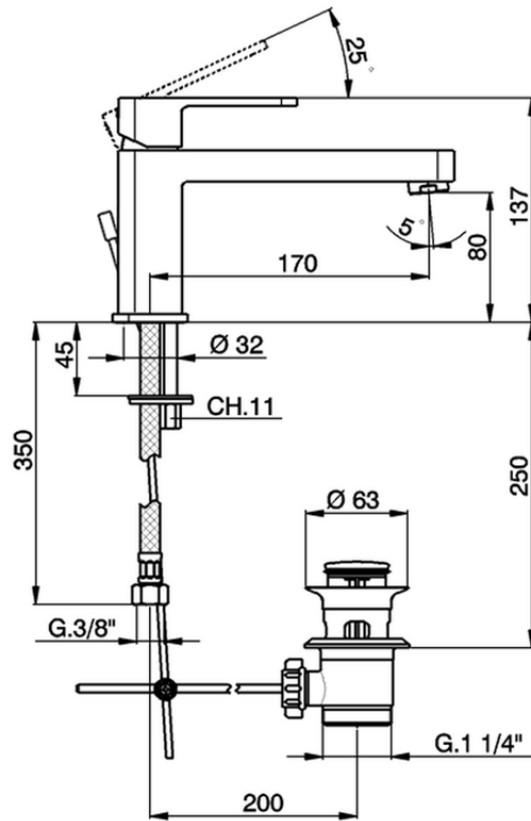

Single lever washbasin mixer DADO\_DD001510

DD001510

<https://en.huberitalia.com/single-lever-washbasin-mixer-dado-dd001510>

2026-06-13