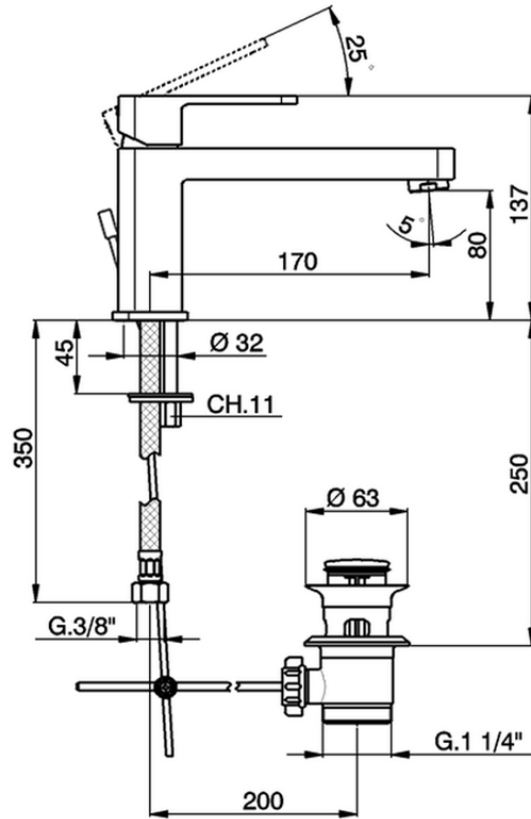

Single lever washbasin mixer DADO\_DD001510

DD001510

<https://en.huberitalia.com/single-lever-washbasin-mixer-dado-dd001510>

2026-06-26