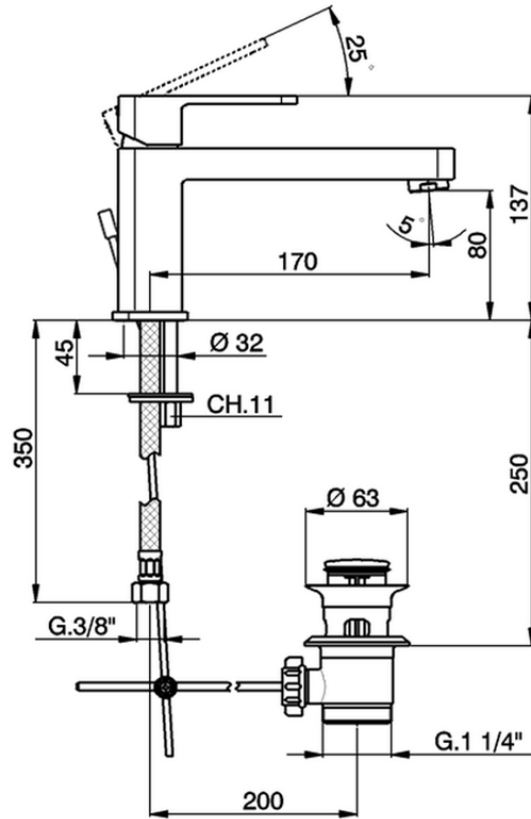

Single lever washbasin mixer DADO\_DD001510

DD001510

<https://en.huberitalia.com/single-lever-washbasin-mixer-dado-dd001510>

2026-05-16