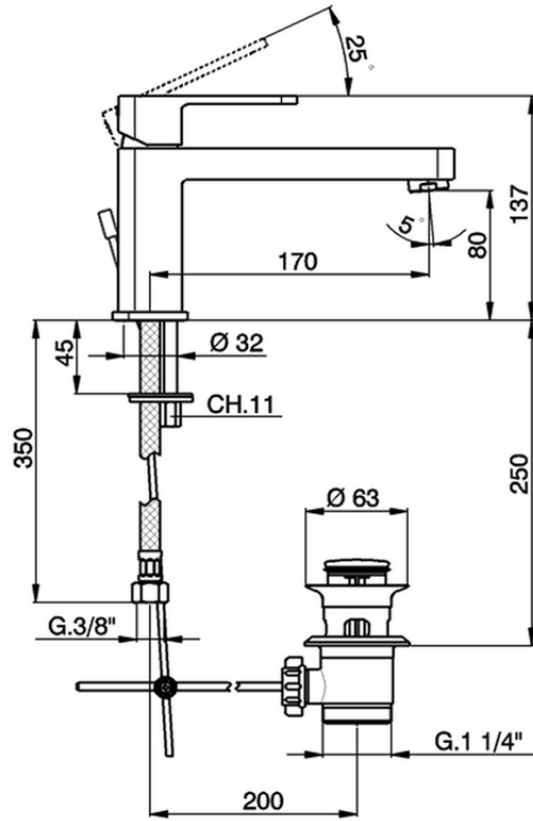

Single lever washbasin mixer DADO\_DD001510

DD001510

<https://en.huberitalia.com/single-lever-washbasin-mixer-dado-dd001510>

2026-04-10