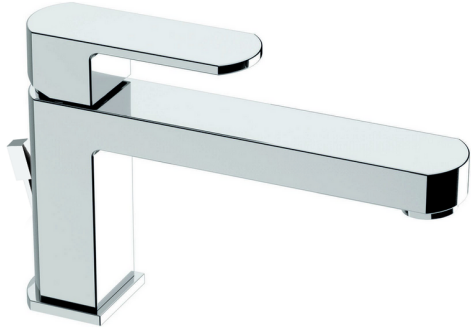

Single lever washbasin mixer DADO_DD001510

MODEL **DD001510**

Single lever washbasin mixer, with 1"1/4 automatic pop-up waste, G.3/8" stainless steel flexible hose

AVAILABLE FINISHINGS

-  **21** 21 Chrome
-  **2B** 2B Polished Nickel
-  **2F** 2F Brushed Nickel
-  **40** 40 Matt Black
-  **4Q** 4Q Matt White

CHARACTERISTICS

Cartridge Spare Parts **ZZ94240000**

25 mm Cartridge