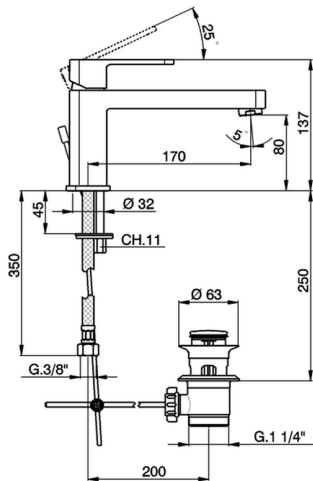

Single lever washbasin mixer DADO_DD001510

MODEL **DD001510**

Single lever washbasin mixer, with 1"1/4 automatic pop-up waste, G.3/8" stainless steel flexible hose

AVAILABLE FINISHINGS

-  **21** 21 Chrome
-  **2B** 2B Polished Nickel
-  **2F** 2F Brushed Nickel
-  **40** 40 Matt Black
-  **4Q** 4Q Matt White

CHARACTERISTICS

Cartridge Spare Parts **ZZ94240000**

25 mm Cartridge