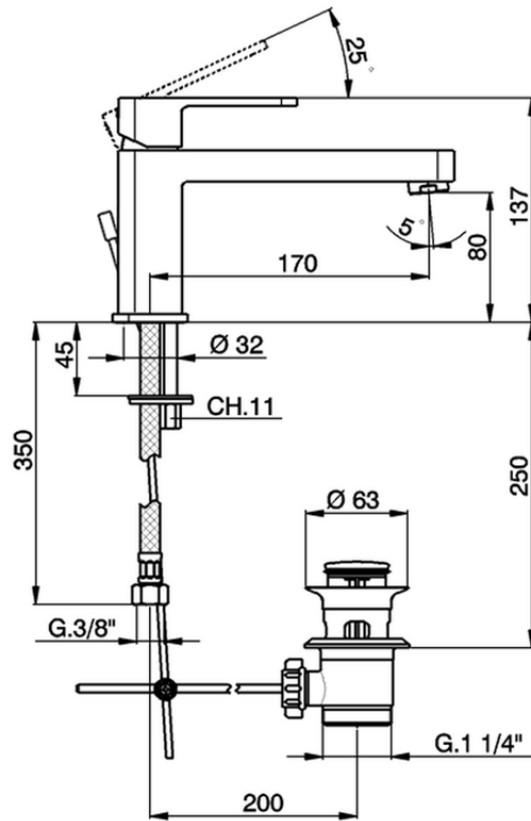

Single lever washbasin mixer DADO\_DD001510

DD001510

<https://en.huberitalia.com/single-lever-washbasin-mixer-dado-dd001510>

2026-04-08