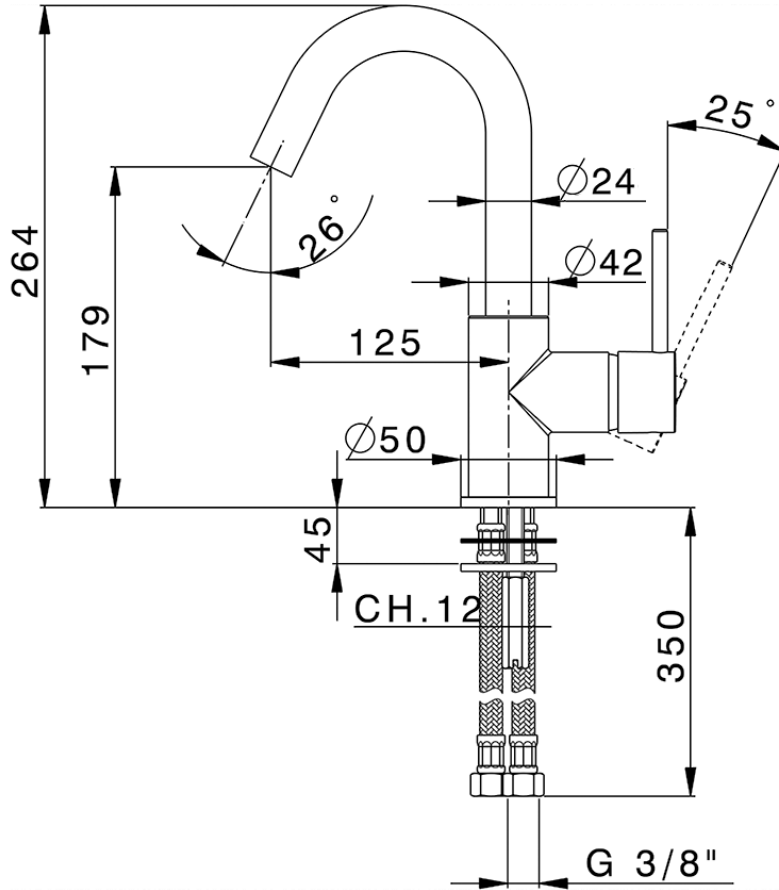

Single lever washbasin mixer EnergySave NUOVA KIRUNA_K2000485

K2000485

<https://en.huberitalia.com/single-lever-washbasin-mixer-energysave-nuova-kiruna-k2000485>

2024-11-15