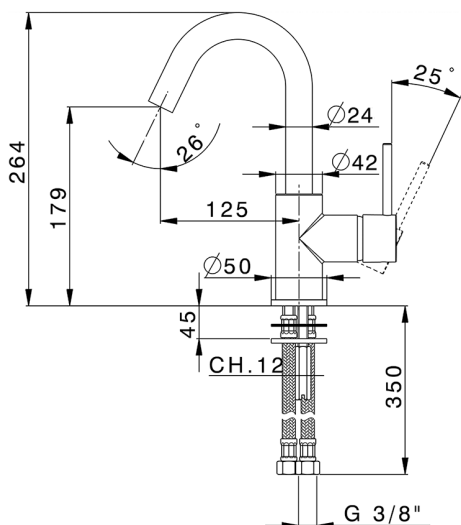

## Single lever washbasin mixer EnergySave NUOVA KIRUNA\_K2000485

MODEL **K2000485**

Single lever washbasin mixer EnergySave, without waste, G.3/8" stainless steel flexible hoses

### CHARACTERISTICS

Cartridge Spare Parts **ZZ95409000**

**35 mm Cartridge**

#### EcoStop

EcoStop feature limits water flow to approximately 50% of maximum output with one point of resistance on setting. Push slightly past the middle stop only when full water output is required. This will save water up to 50%.