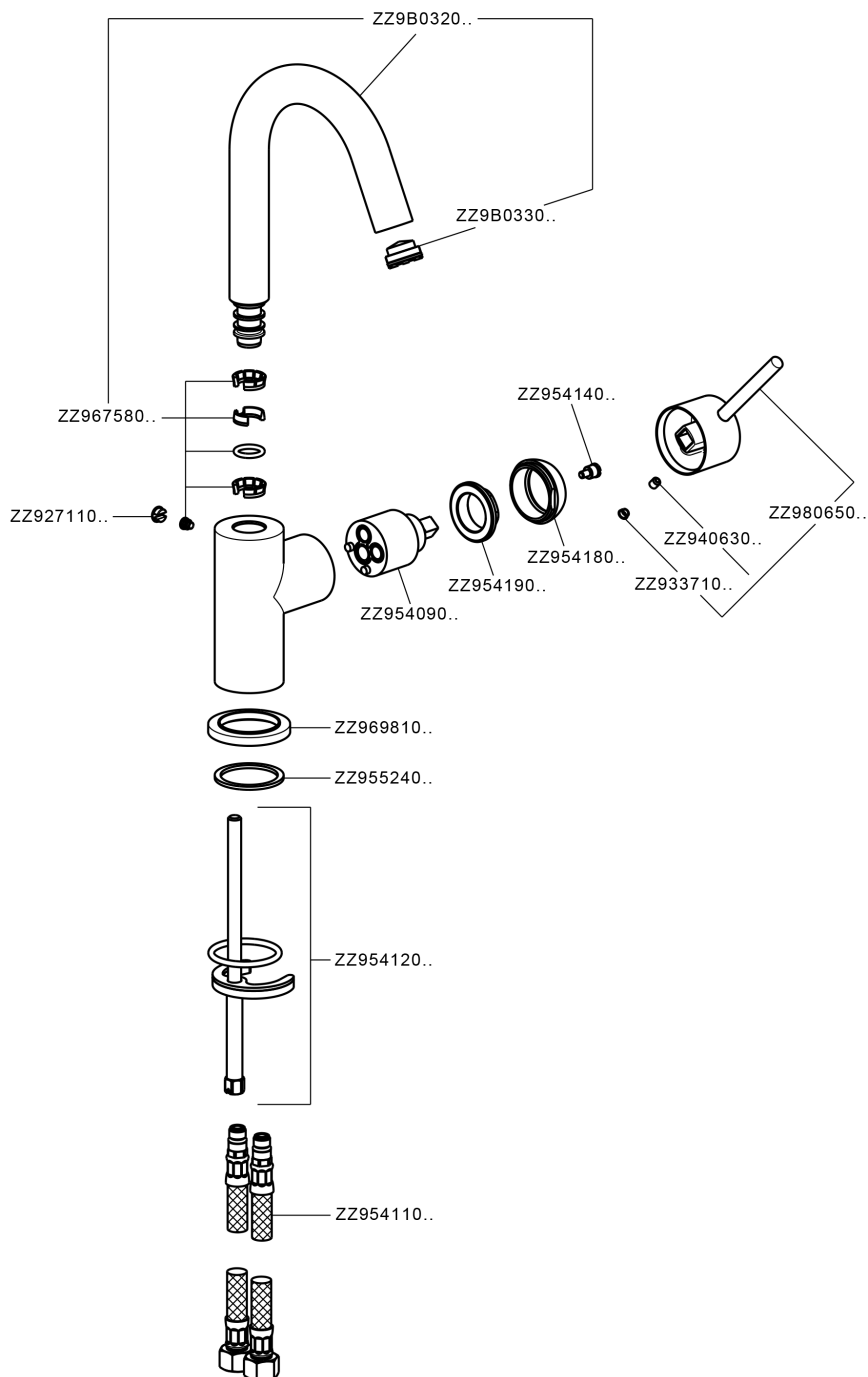

Single lever washbasin mixer EnergySave NUOVA KIRUNA_K2000485

K2000485

<https://en.huberitalia.com/single-lever-washbasin-mixer-energysave-nuova-kiruna-k2000485>

2024-11-15