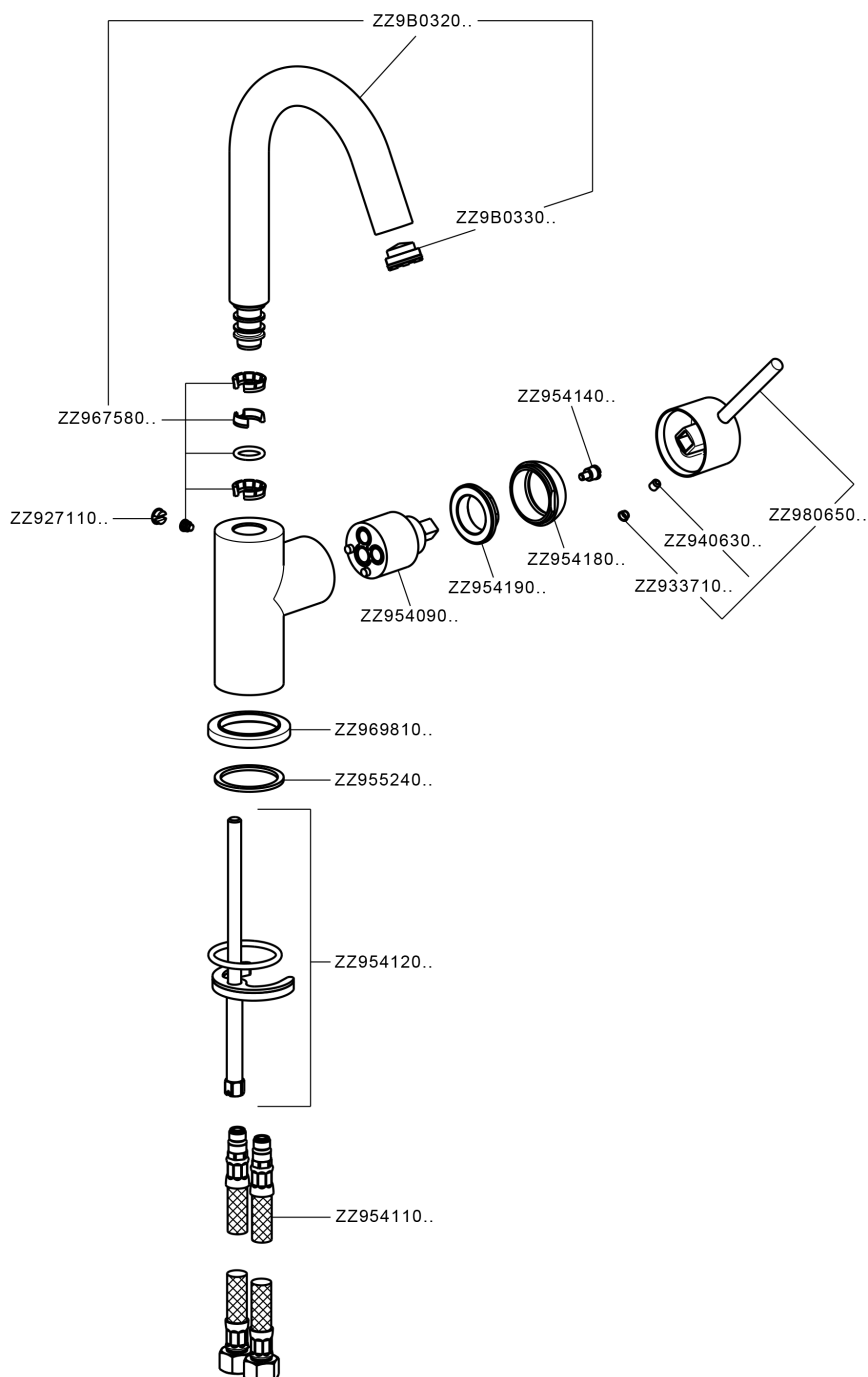

## Single lever washbasin mixer EnergySave NUOVA KIRUNA\_K2000485

K2000485

<https://en.huberitalia.com/single-lever-washbasin-mixer-energysave-nuova-kiruna-k2000485>

2024-11-15