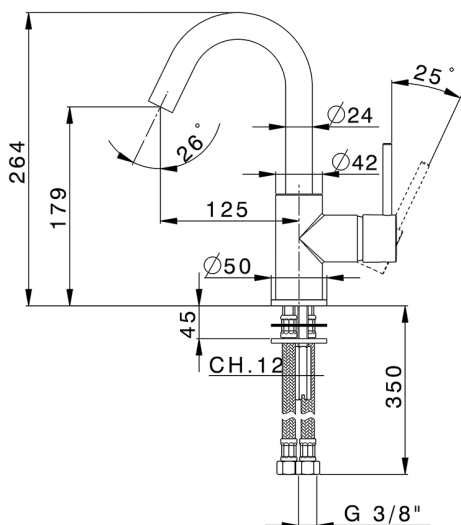

Single lever washbasin mixer EnergySave NUOVA KIRUNA_K2000485

MODEL **K2000485**

Single lever washbasin mixer EnergySave, without waste, G.3/8" stainless steel flexible hoses

AVAILABLE FINISHINGS

-  **21** 21 Chrome
-  **26** 26 Old Copper
-  **2F** 2F Brushed Nickel
-  **2W** 2W Brushed Gold
-  **40** 40 Matt Black
-  **4Q** 4Q Matt White

CHARACTERISTICS

Cartridge Spare Parts **ZZ95409000**

35 mm Cartridge

EcoStop

EcoStop feature limits water flow to approximately 50% of maximum output with one point of resistance on setting. Push slightly past the middle stop only when full water output is required. This will save water up to 50%.

EnergySave

Thanks to the EnergySave device, only cold water will be drawn if the lever is operated in the central position, so that the water heater will not be engaged and no hot water wasted, leading to considerable savings in energy and costs. The temperature can be adjusted by rotating the lever to the left, until the desired temperature is reached.