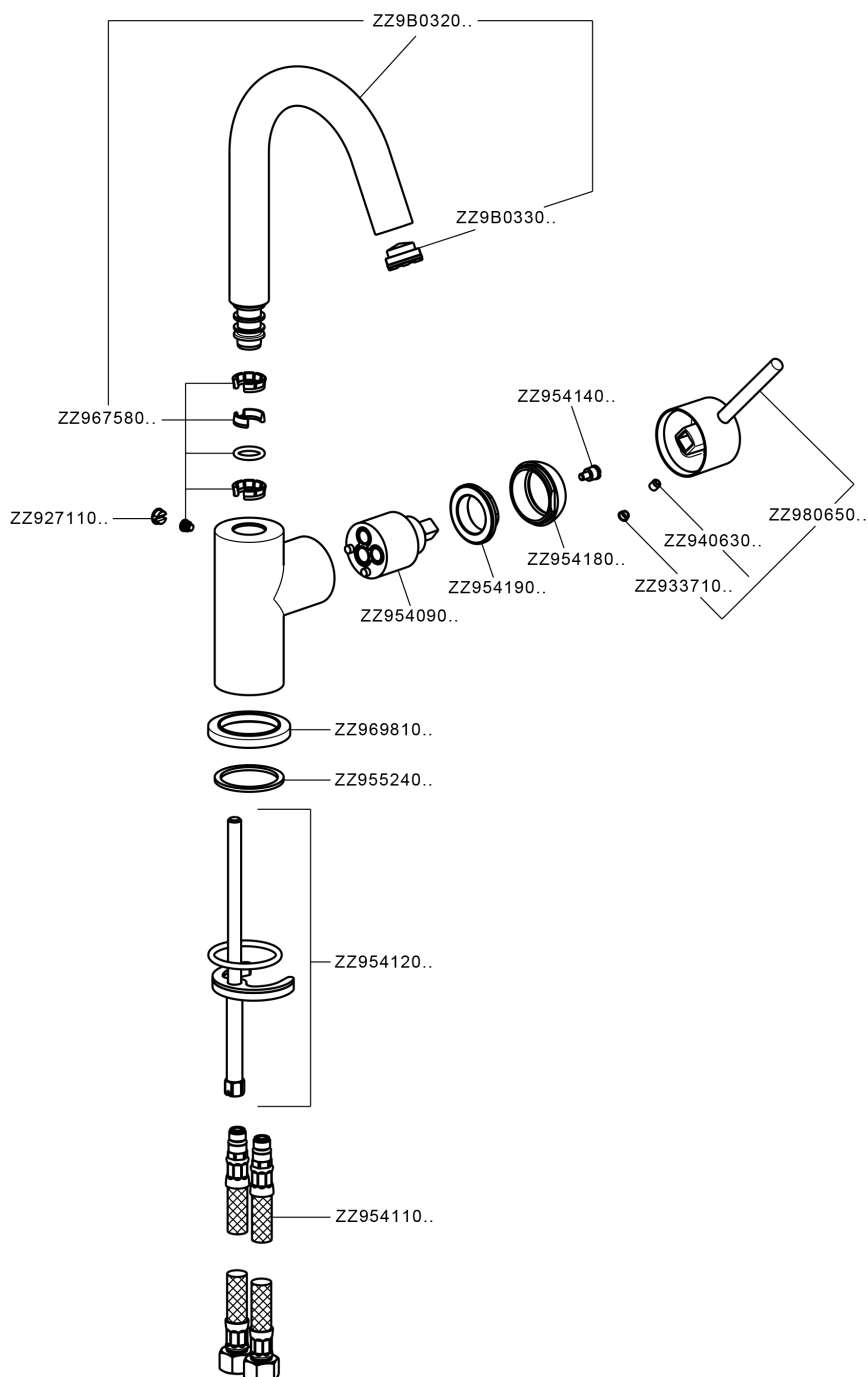

Single lever washbasin mixer EnergySave NUOVA KIRUNA_K2000485

MODEL **K2000485**

Single lever washbasin mixer EnergySave, without waste, G.3/8" stainless steel flexible hoses

AVAILABLE FINISHINGS

-  **21** 21 Chrome
-  **26** 26 Old Copper
-  **2F** 2F Brushed Nickel
-  **2W** 2W Brushed Gold
-  **40** 40 Matt Black
-  **4Q** 4Q Matt White

CHARACTERISTICS

Cartridge Spare Parts **ZZ95409000**

35 mm Cartridge

EcoStop

EcoStop feature limits water flow to approximately 50% of maximum output with one point of resistance on setting. Push slightly past the middle stop only when full water output is required. This will save water up to 50%.

EnergySave

Thanks to the EnergySave device, only cold water will be drawn if the lever is operated in the central position, so that the water heater will not be engaged and no hot water wasted, leading to considerable savings in energy and costs. The temperature can be adjusted by rotating the lever to the left, until the desired temperature is reached.

Single lever washbasin mixer EnergySave NUOVA KIRUNA_K2000485

K2000485

<https://en.huberitalia.com/single-lever-washbasin-mixer-energysave-nuova-kiruna-k2000485>

2024-11-15