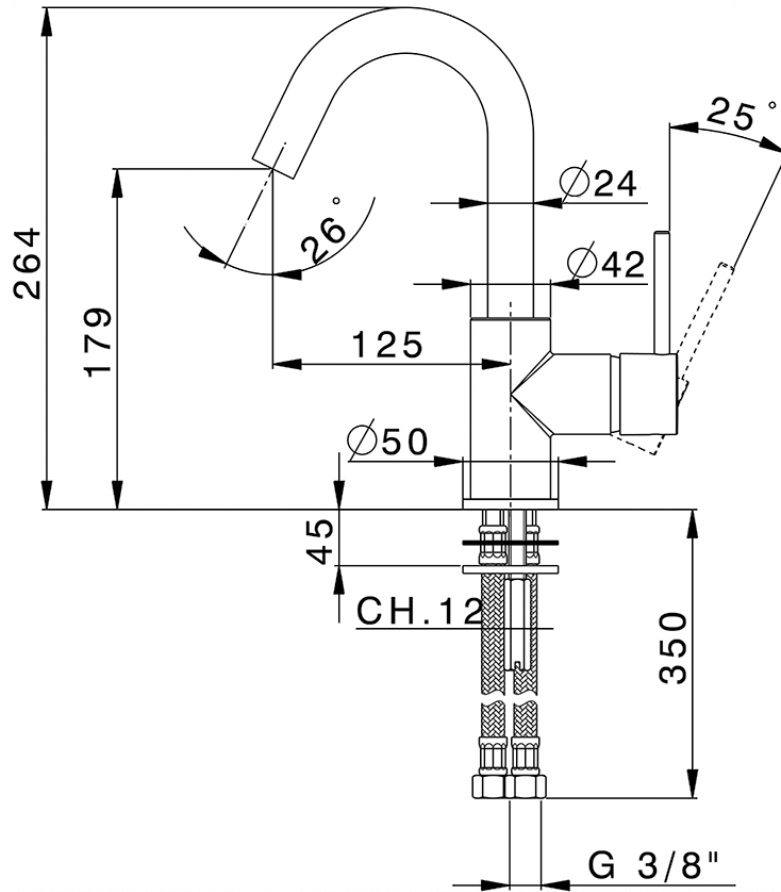

Single lever washbasin mixer EnergySave NUOVA KIRUNA\_K2000485

K2000485

<https://en.huberitalia.com/single-lever-washbasin-mixer-energysave-nuova-kiruna-k2000485>

2024-11-15