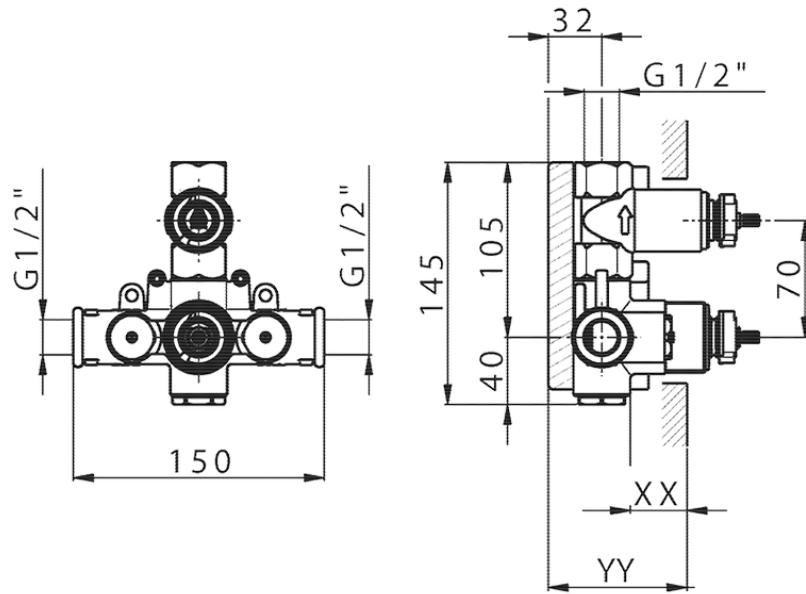

Exposed part for 1-outlet con.thermo.shower valve H3_H3007300

H3007300

<https://en.huberitalia.com/exposed-part-for-1-outlet-con-thermo-shower-valve-h3-h3007300>

Piastra/Plate/Plaque/Platte/Placa

2-3mm: XX 25-40 YY 76-91

10 mm: XX 16-31 YY 65-80

ZB007361

<https://en.huberitalia.com/1-outlet-concealed-thermostatic-shower-valve-concealed-zb007361>

Piastra/Plate/Plaque/Platte/Placa

2-3mm: XX 25-40 YY 76-91

10 mm: XX 16-31 YY 65-80

ZB007301

<https://en.huberitalia.com/1-outlet-concealed-thermostatic-shower-valve-concealed-zb007301>

2024-11-24