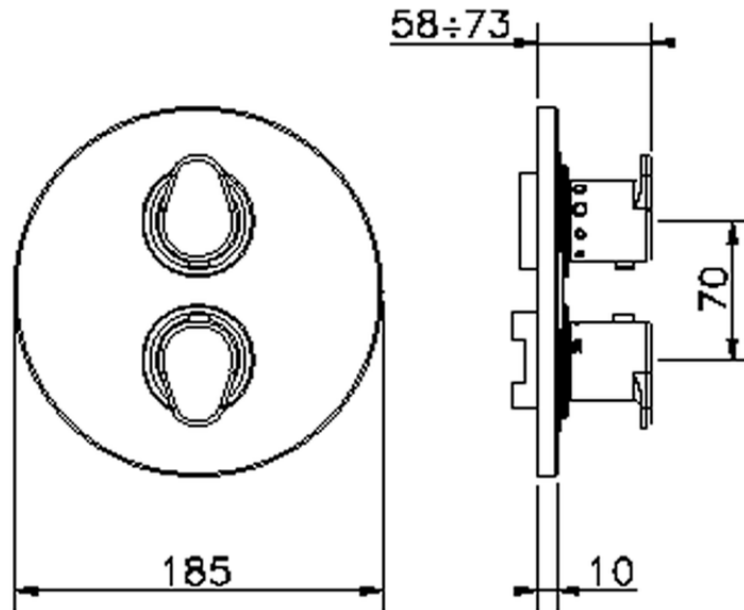

Exposed part for 1-outlet con.thermo.shower valve H3_H3007300

H3007300

<https://en.huberitalia.com/exposed-part-for-1-outlet-con-thermo-shower-valve-h3-h3007300>

Piastra/Plate/Plaque/Platte/Placa

2-3mm: XX 25-40 YY 76-91

10 mm: XX 16-31 YY 65-80

ZB007361

<https://en.huberitalia.com/1-outlet-concealed-thermostatic-shower-valve-concealed-zb007361>

Piastra/Plate/Plaque/Platte/Placa

2-3mm: XX 25-40 YY 76-91

10 mm: XX 16-31 YY 65-80

ZB007301

<https://en.huberitalia.com/1-outlet-concealed-thermostatic-shower-valve-concealed-zb007301>

2024-11-24