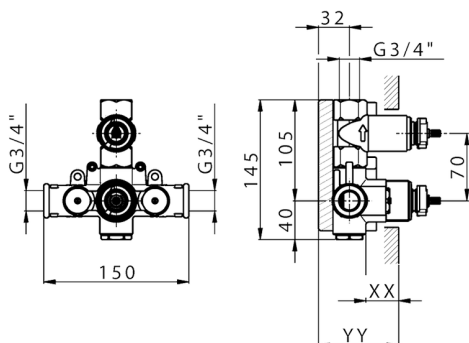

1-outlet Concealed thermostatic shower valve CONCEALED_ZB007361

MODEL **ZB007361**

1-outlet Concealed thermostatic shower valve, stopvalve with 3/4" outlet, without trim kit

AVAILABLE FINISHINGS

CHARACTERISTICS

Installation	Concealed
Cartridge Spare Parts	23.51A.HF
HF Thermostatic Valve	
Concealed	1

Piastra/Plate/Plaque/Platte/Placa

2-3mm: XX 25-40 YY 76-91

10 mm: XX 16-31 YY 65-80

Thermostatic

The Huber thermostatic is your personal water manager, helping you to handle, control and save water and energy.

1-outlet Concealed thermostatic shower valve CONCEALED_ZB007301

MODEL **ZB007301**

1-outlet Concealed thermostatic shower valve, with stopvalve, without trim kit

AVAILABLE FINISHINGS

CHARACTERISTICS

Installation	Concealed
Cartridge Spare Parts	24.04A.PP
8x20 Plus P Thermostatic Valve	
Concealed	1