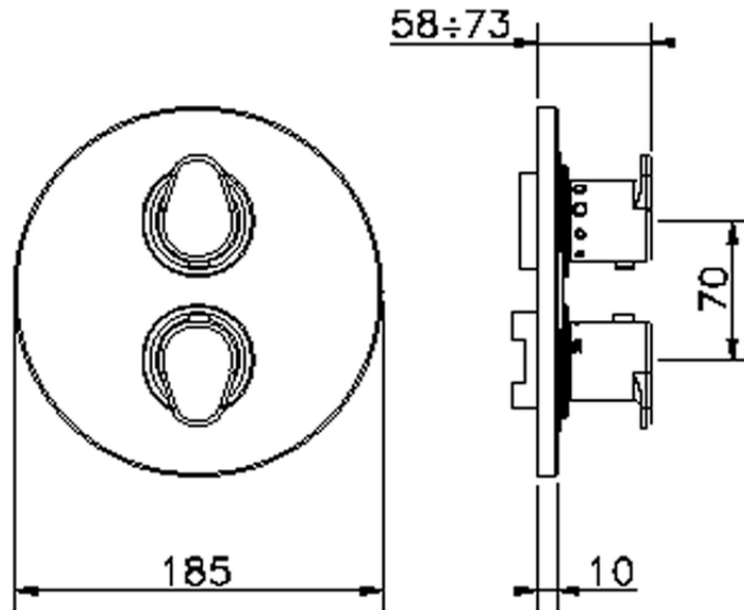

## Exposed part for 1-outlet con.thermo.shower valve H3\_H3007300

H3007300

<https://en.huberitalia.com/exposed-part-for-1-outlet-con-thermo-shower-valve-h3-h3007300>

## Piastra/Plate/Plaque/Platte/Placa

2-3mm: XX 25-40 YY 76-91

10 mm: XX 16-31 YY 65-80

ZB007361

<https://en.huberitalia.com/1-outlet-concealed-thermostatic-shower-valve-concealed-zb007361>

Piastra/Plate/Plaque/Platte/Placa

2-3mm: XX 25-40 YY 76-91

10 mm: XX 16-31 YY 65-80

ZB007301

<https://en.huberitalia.com/1-outlet-concealed-thermostatic-shower-valve-concealed-zb007301>

2024-11-24