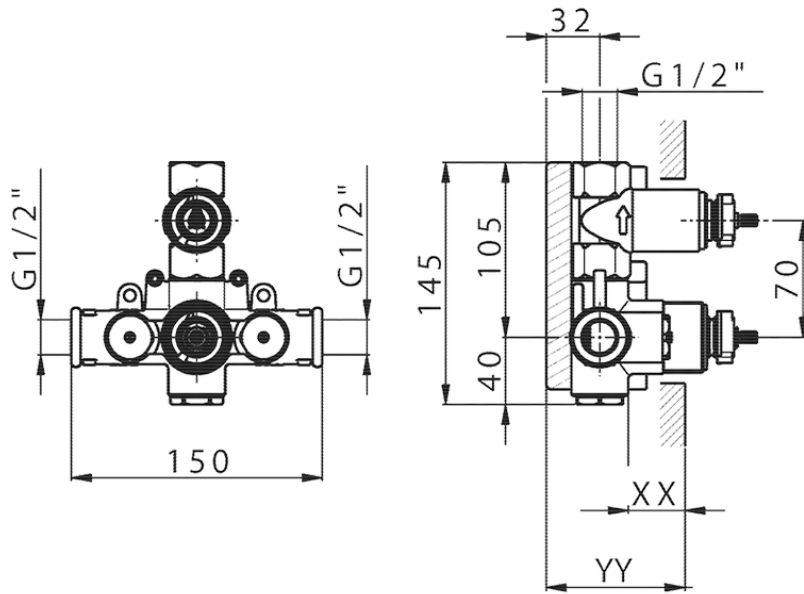

## Exposed part for 1-outlet con.thermo.shower valve H3\_H3007300

H3007300

<https://en.huberitalia.com/exposed-part-for-1-outlet-con-thermo-shower-valve-h3-h3007300>

## Piastra/Plate/Plaque/Platte/Placa

2-3mm: XX 25-40 YY 76-91

10 mm: XX 16-31 YY 65-80

ZB007361

<https://en.huberitalia.com/1-outlet-concealed-thermostatic-shower-valve-concealed-zb007361>

Piastra/Plate/Plaque/Platte/Placa

2-3mm: XX 25-40 YY 76-91

10 mm: XX 16-31 YY 65-80

ZB007301

<https://en.huberitalia.com/1-outlet-concealed-thermostatic-shower-valve-concealed-zb007301>

2024-11-24