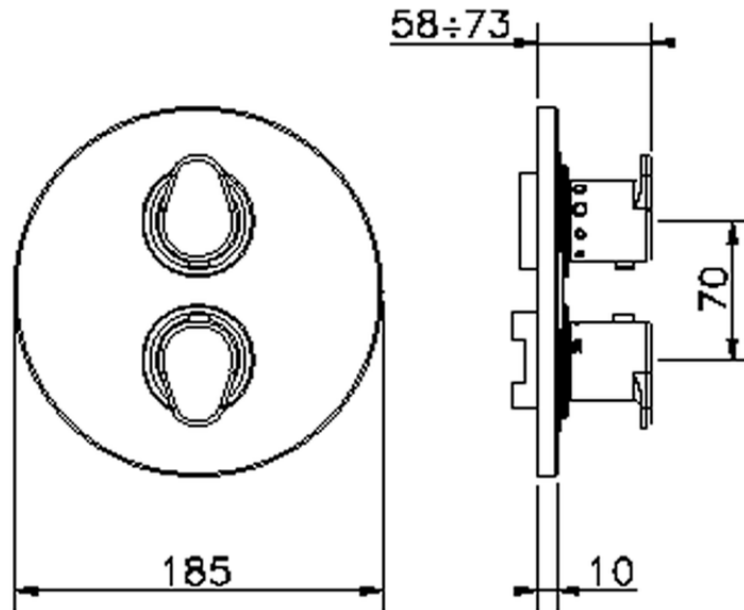

## Exposed part for 1-outlet con.thermo.shower valve H3\_H3007300

H3007300

<https://en.huberitalia.com/exposed-part-for-1-outlet-con-thermo-shower-valve-h3-h3007300>

Piastra/Plate/Plaque/Platte/Placa

2-3mm: XX 25-40 YY 76-91

10 mm: XX 16-31 YY 65-80

ZB007361

<https://en.huberitalia.com/1-outlet-concealed-thermostatic-shower-valve-concealed-zb007361>

## Piastra/Plate/Plaque/Platte/Placa

2-3mm: XX 25-40 YY 76-91

10 mm: XX 16-31 YY 65-80

ZB007301

<https://en.huberitalia.com/1-outlet-concealed-thermostatic-shower-valve-concealed-zb007301>

2024-11-24