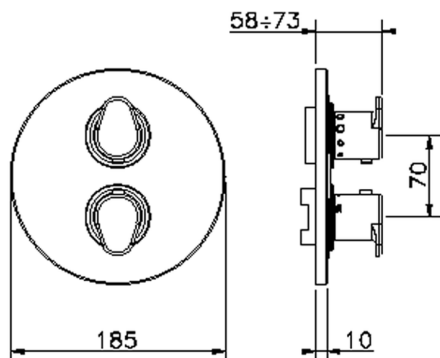

CHARACTERISTICS

Installation **Concealed**
Required concealed parts **ZB007361**
ZB007301

Thermostatic

The Huber thermostatic is your personal water manager, helping you to handle, control and save water and energy.