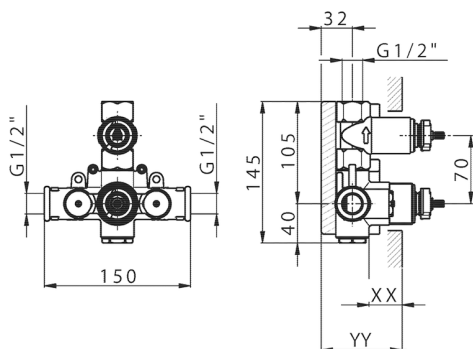

## 1-outlet Concealed thermostatic shower valve CONCEALED\_ZB007301

MODEL **ZB007301**

1-outlet Concealed thermostatic shower valve, with stopvalve, without trim kit

AVAILABLE FINISHINGS

CHARACTERISTICS

Installation	<b>Concealed</b>
Cartridge Spare Parts	<b>24.04A.PP</b>
<b>8x20 Plus P Thermostatic Valve</b>	
Concealed	<b>1</b>

Piastra/Plate/Plaque/Platte/Placa

2-3mm: XX 25-40 YY 76-91

10 mm: XX 16-31 YY 65-80