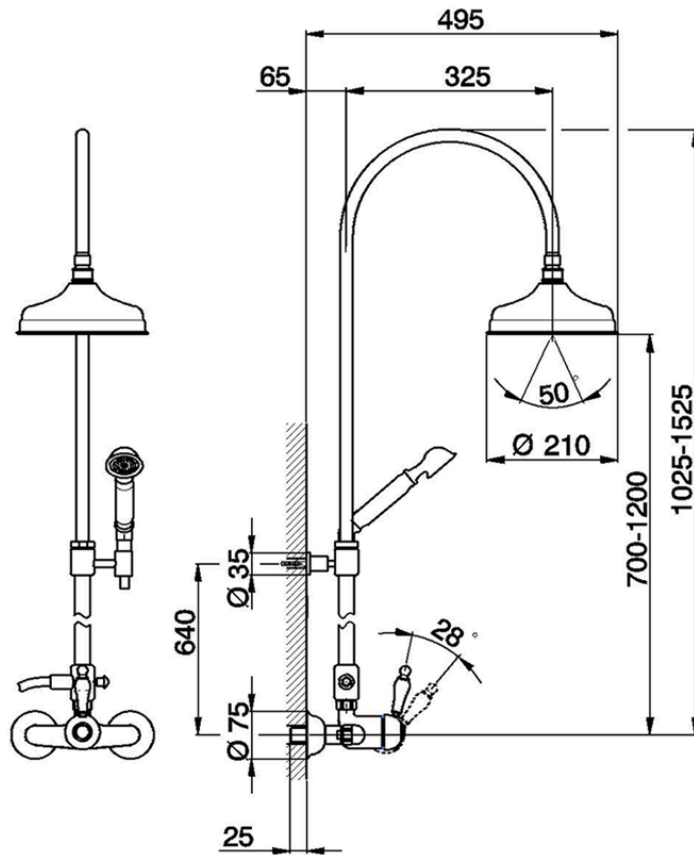

2-function single lever shower set COLUMNS_CM004050

CM004050

<https://en.huberitalia.com/2-function-single-lever-shower-set-columns-cm004050>

2024-12-19