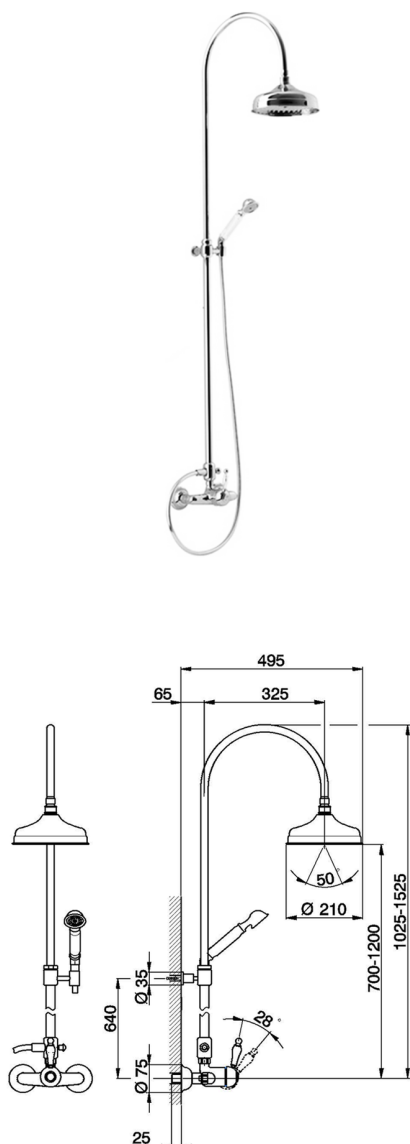

2-function single lever shower set COLUMNS_CM004050

MODEL **CM004050**

2-function single lever shower set, 2-outlet diverter, adjustable riser column, sliding handshower bracket, classic D.53 mm Brass one spray handshower, D.210 mm Brass round showerhead, 150 cm Brass Flexible Hose

AVAILABLE FINISHINGS

-  **21** 21 Chrome
-  **27** 27 Old Bronze
-  **2G** 2G Antique Gold
-  **2W** 2W Brushed Gold

CHARACTERISTICS

Cartridge Spare Parts **ZZ92909000**

43 mm Cartridge

2024-12-19