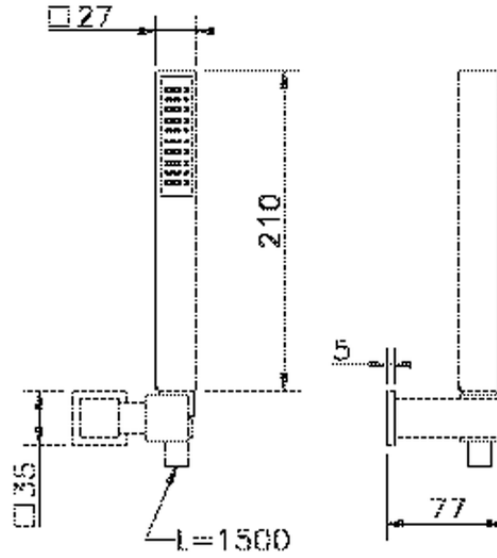

Ego shower set SHOWER_63.21H.

63.21H.

<https://en.huberitalia.com/ego-shower-set-shower-63-21h>

2024-12-22