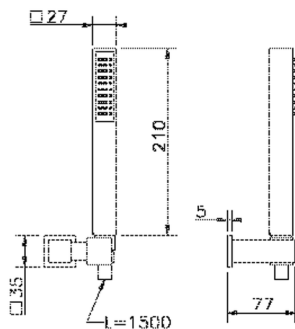

Ego shower set SHOWER_63.21H.

MODEL **63.21H.**

Shower set, wall mounted handshower bracket, ABS
27x27mm one spray minimalist square
handshower, 150 cm SUPREME smooth flexible
hose

AVAILABLE FINISHINGS

CR CR Chrome

CHARACTERISTICS

2024-12-22