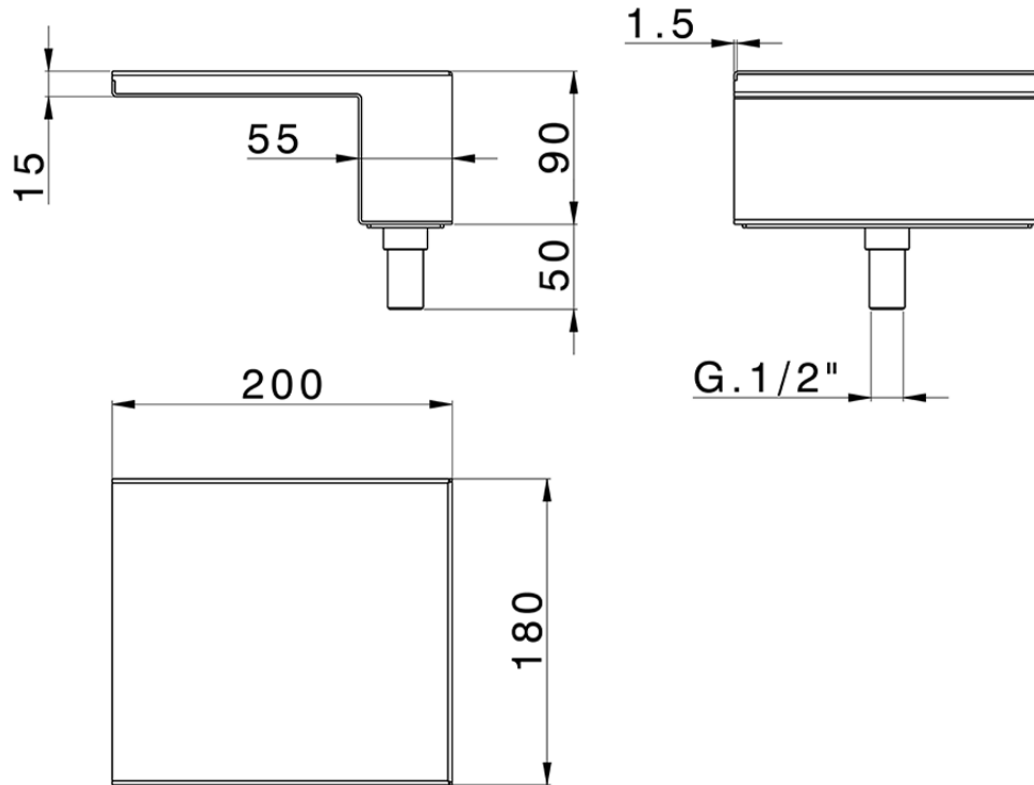

## Deck-mounted waterfall spout COMPONENTS\_ZB002280

ZB002280

<https://en.huberitalia.com/deck-mounted-waterfall-spout-components-zb002280>

2026-04-07