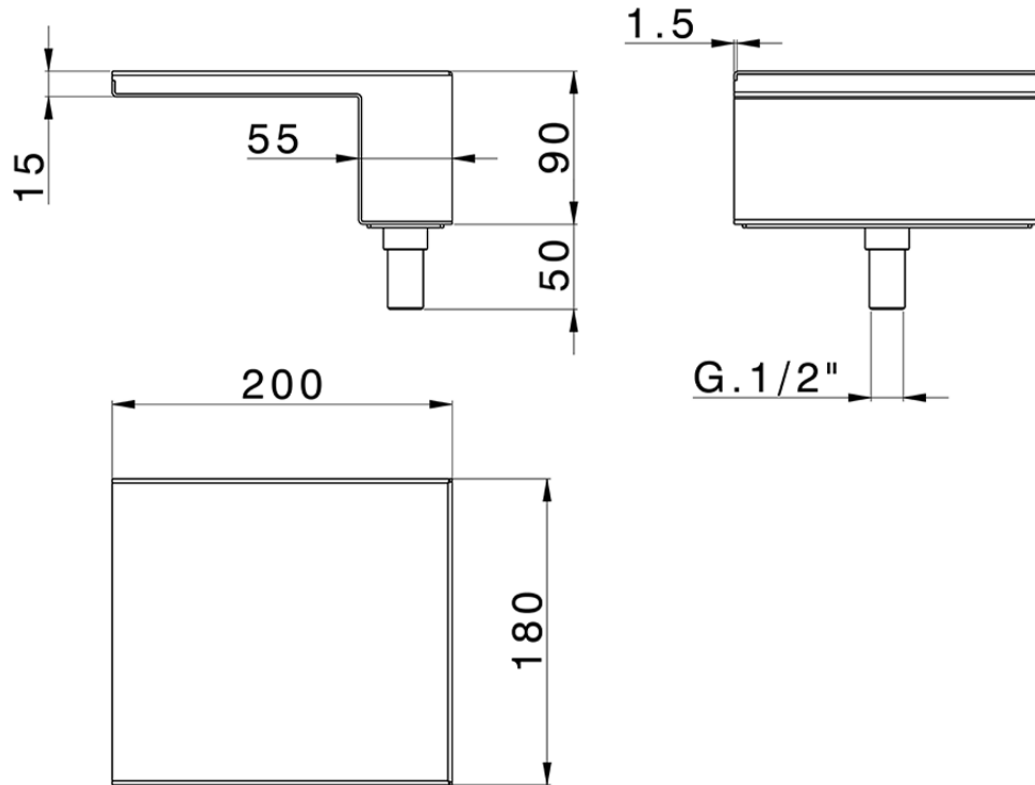

## Deck-mounted waterfall spout COMPONENTS\_ZB002280

ZB002280

<https://en.huberitalia.com/deck-mounted-waterfall-spout-components-zb002280>

2026-06-13